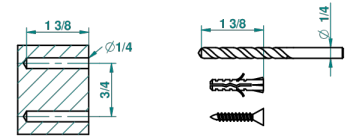

53051

25/04/2014

CHARACTERISTIC

- Dahlia
- Robe hook single small

AVAILABLE FINITIONS

Black nickel - D24
Blush PVD - H62
Brass color PVD - H49
Brown bronze color PVD - F33
Chrome polished - A02
Chrome polished / gold polished - G02

Copper antique matt, coated - H07
Gold color PVD - H52
Gold mat - F07
Gold polished - F01
Gold satiney - F03
Graphite PVD - H64

Light coated bronze - D01
Matt Umber PVD - H67
Matt blush PVD - H60
Matt brass color PVD - H50
Matt brown bronze color PVD - F34
Matt chrome (American satin) - C02

Matt gold color PVD - H53
Matt graphite PVD - H65
Matt nickel (American satin) - C01
Matt nickel color PVD - H56
Nickel antique / Sovereign - H28
Nickel color PVD - H55

Nickel polished - B01
Rose Gold - F27
Satin chrome - C03
Silver polished, antique - H03
Silver rhodium - F18
Soft gold - F30