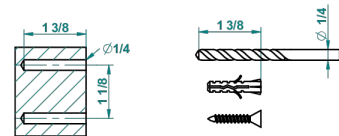

28537

27/10/2015

CHARACTERISTIC

- Dahlia
- Metal toilet brush holder with brush with cover wall mounted

AVAILABLE FINITIONS

Black nickel - D24
Blush PVD - H62
Brass color PVD - H49
Brown bronze color PVD - F33
Chrome polished - A02
Chrome polished / gold polished - G02

Copper antique matt, coated - H07
Gold color PVD - H52
Gold mat - F07
Gold polished - F01
Gold satiny - F03
Graphite PVD - H64

Light coated bronze - D01
Matt Umber PVD - H67
Matt blush PVD - H60
Matt brass color PVD - H50
Matt brown bronze color PVD - F34
Matt chrome (American satin) - C02

Matt gold color PVD - H53
Matt graphite PVD - H65
Matt nickel (American satin) - C01
Matt nickel color PVD - H56
Nickel antique / Sovereign - H28
Nickel color PVD - H55

Nickel polished - B01
Rose Gold - F27
Satin chrome - C03
Silver polished, antique - H03
Silver rhodium - F18
Soft gold - F30