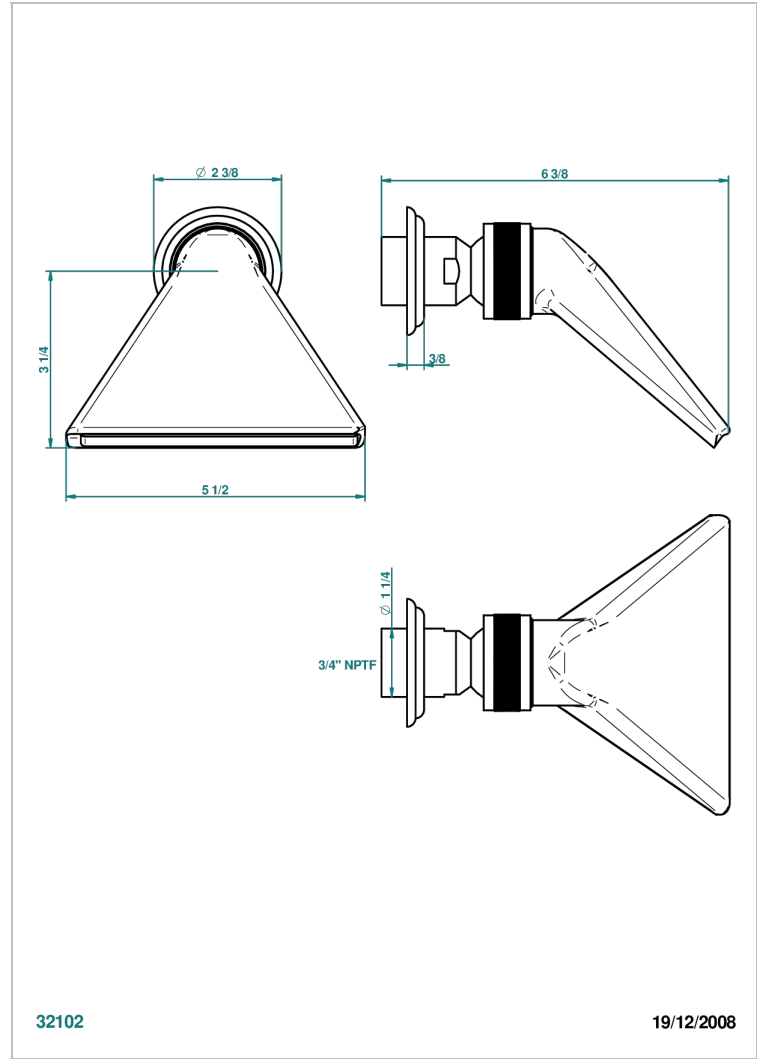

DAHLIA

A41-3640/US

Shower head, cast deluge with 3/4" connection

32102

19/12/2008

CHARACTERISTIC

- Dahlia
- Shower head, cast deluge with 3/4" connection

AVAILABLE FINITIONS