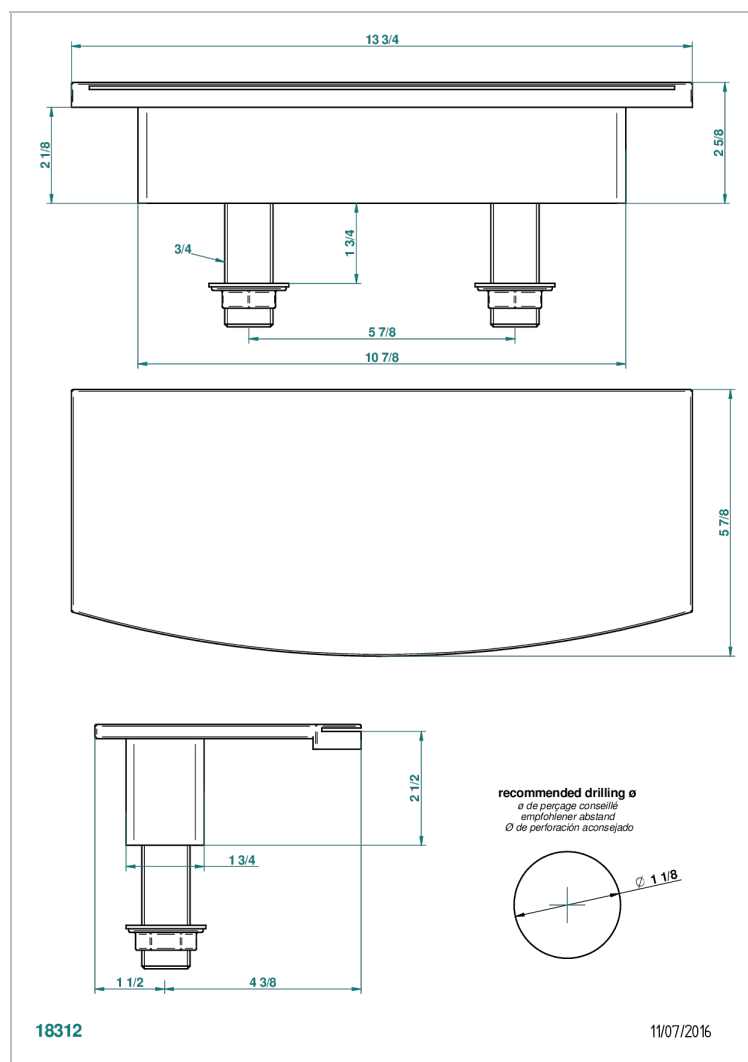

# URBAN

A39-29NIA/E

Waterfall bath spout, deck mounted, 13.3/4"

THG<sup>®</sup>  
PARIS

## CHARACTERISTIC

- Urban
- Waterfall bath spout, deck mounted, 13.3/4"