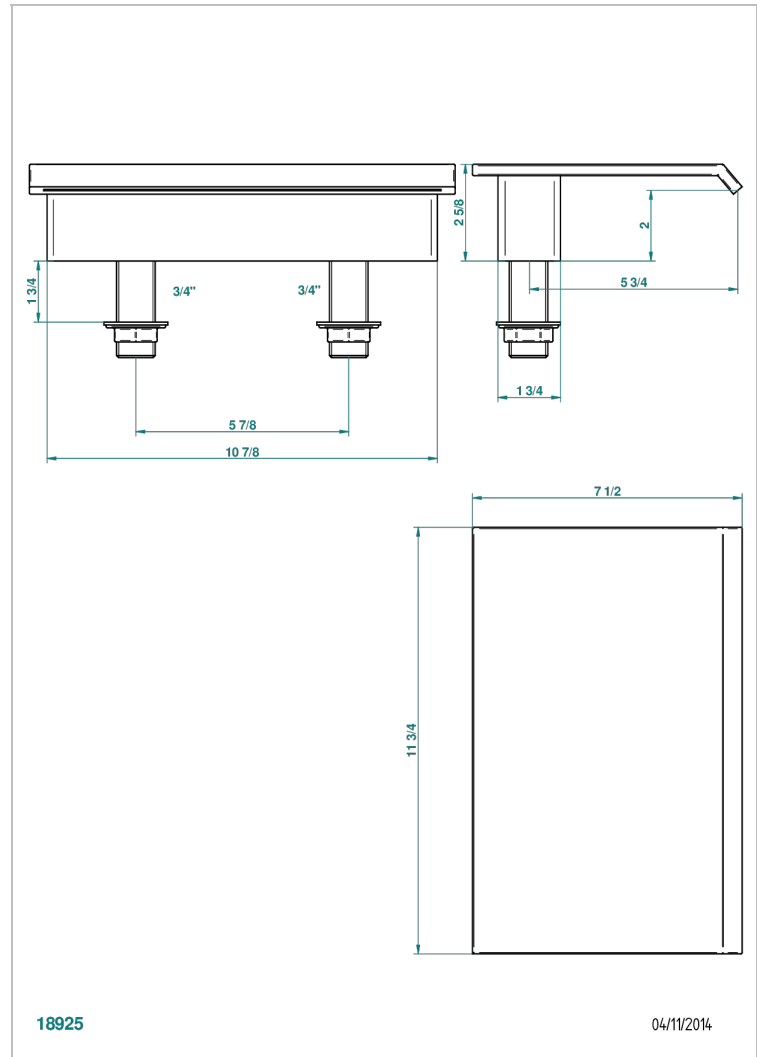

NIAGARA

A38-29NIA/B

Waterfall bath spout, deck mounted, 11.3/4"

18925

04/11/2014

CHARACTERISTIC

- Niagara
- Waterfall bath spout, deck mounted, 11.3/4"

RELATED SKU'S