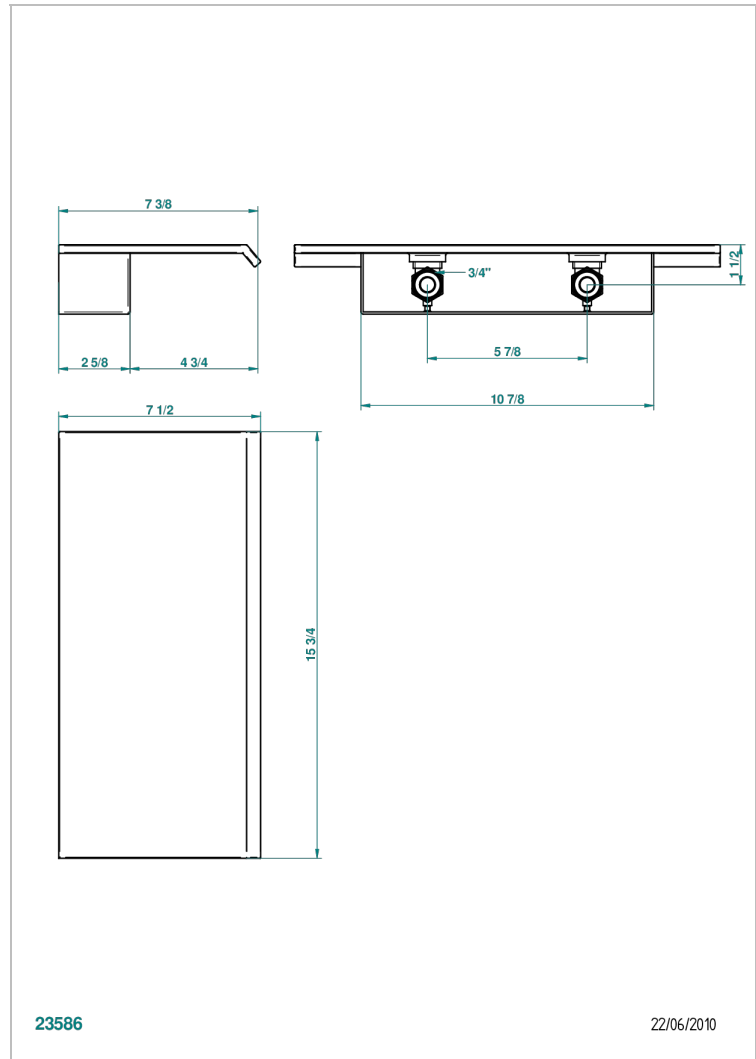

NIAGARA

A38-22NIA/D

Waterfall bath spout, wall mounted 15.3/4"

23586

22/06/2010

CHARACTERISTIC

- Niagara
- Waterfall bath spout, wall mounted 15.3/4"

AVAILABLE FINITIONS