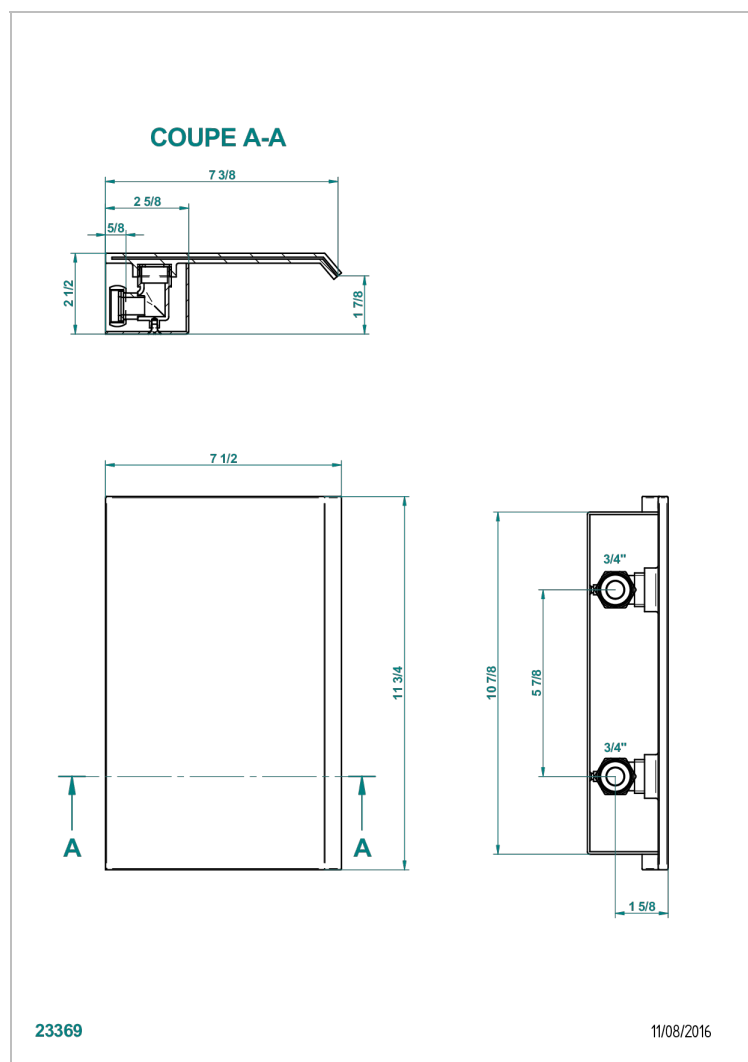

NIAGARA

A38-22NIA/B

Waterfall bath spout, wall mounted 11.3/4"

CHARACTERISTIC

- Niagara
- Waterfall bath spout, wall mounted 11.3/4"

AVAILABLE FINITIONS

Black nickel - D24
Chrome polished - A02
Chrome polished / gold polished - G02
Copper antique matt, coated - H07
Gold mat - F07
Gold polished - F01