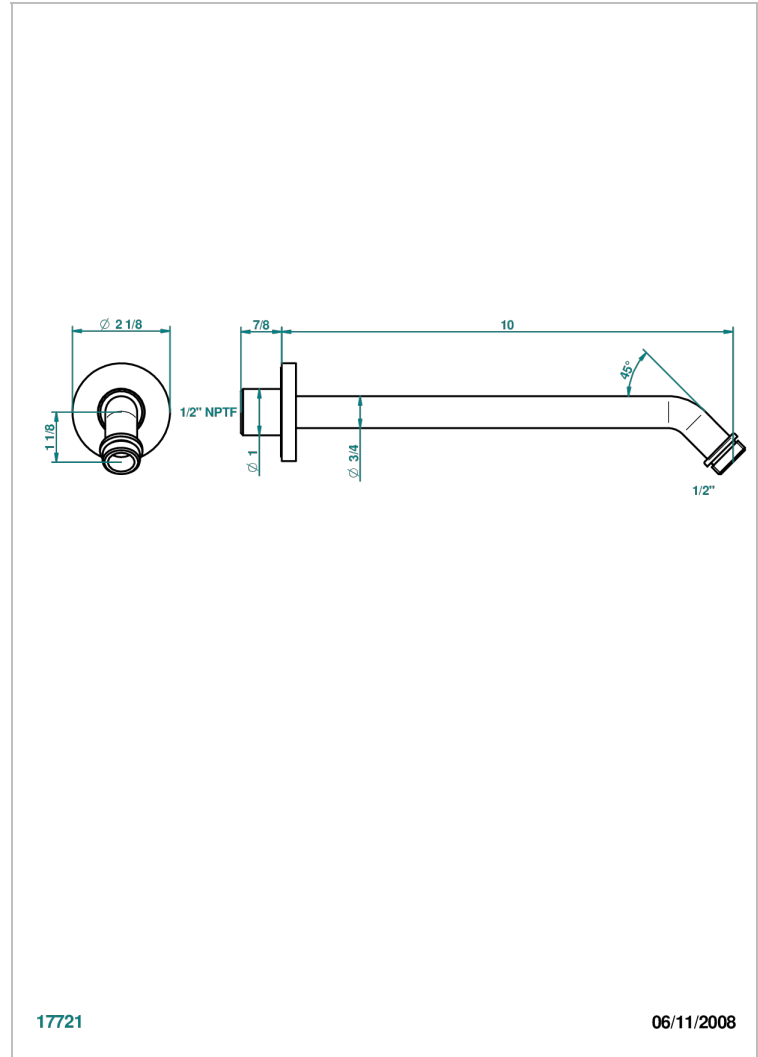

BAMBOU CLEAR CRYSTAL

A35-84/US

Horizontal shower arm, 45°, lg: 10"

THG[®]
PARIS

17721

06/11/2008

CHARACTERISTIC

- BamboU clear crystal
- Horizontal shower arm, 45°, lg: 10"