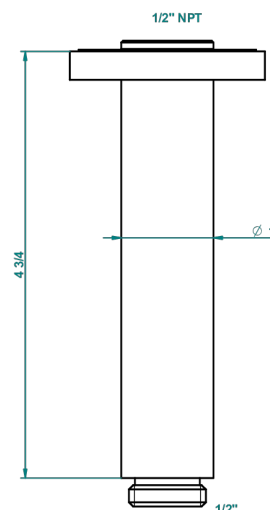

BAMBOU CLEAR CRYSTAL

A35-82V/US

Vertical shower arm ceiling mounted 1/2" connection

THG[®]
PARIS

17725

21/09/2015

CHARACTERISTIC

- Bambou clear crystal
- Vertical shower arm ceiling mounted 1/2" connection