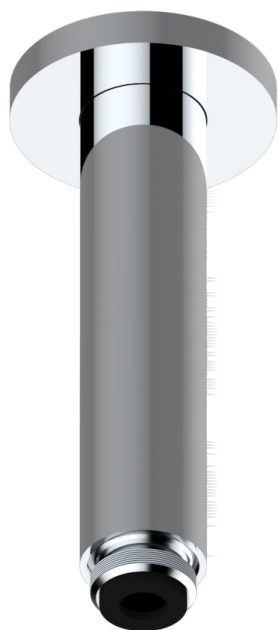

BAMBOU CLEAR CRYSTAL

A35-82V/US

Vertical shower arm ceiling mounted 1/2" connection

THG[®]
PARIS

17725

21/09/2015

CHARACTERISTIC

- Bambou clear crystal
- Vertical shower arm ceiling mounted 1/2" connection

AVAILABLE FINITIONS

Black nickel - D24
Blush PVD - H62
Brass color PVD - H49
Brown bronze color PVD - F33
Chrome polished - A02
Chrome polished / gold polished - G02

Copper antique matt, coated - H07
Gold color PVD - H52
Gold mat - F07
Gold polished - F01
Gold satiney - F03
Graphite PVD - H64

Light coated bronze - D01
Matt Umber PVD - H67
Matt blush PVD - H60
Matt brass color PVD - H50
Matt brown bronze color PVD - F34
Matt chrome (American satin) - C02

Matt gold color PVD - H53
Matt graphite PVD - H65
Matt nickel (American satin) - C01
Matt nickel color PVD - H56
Nickel antique / Sovereign - H28
Nickel color PVD - H55

Nickel polished - B01
Rose Gold - F27
Satin chrome - C03
Silver polished, antique - H03
Silver rhodium - F18
Soft gold - F30