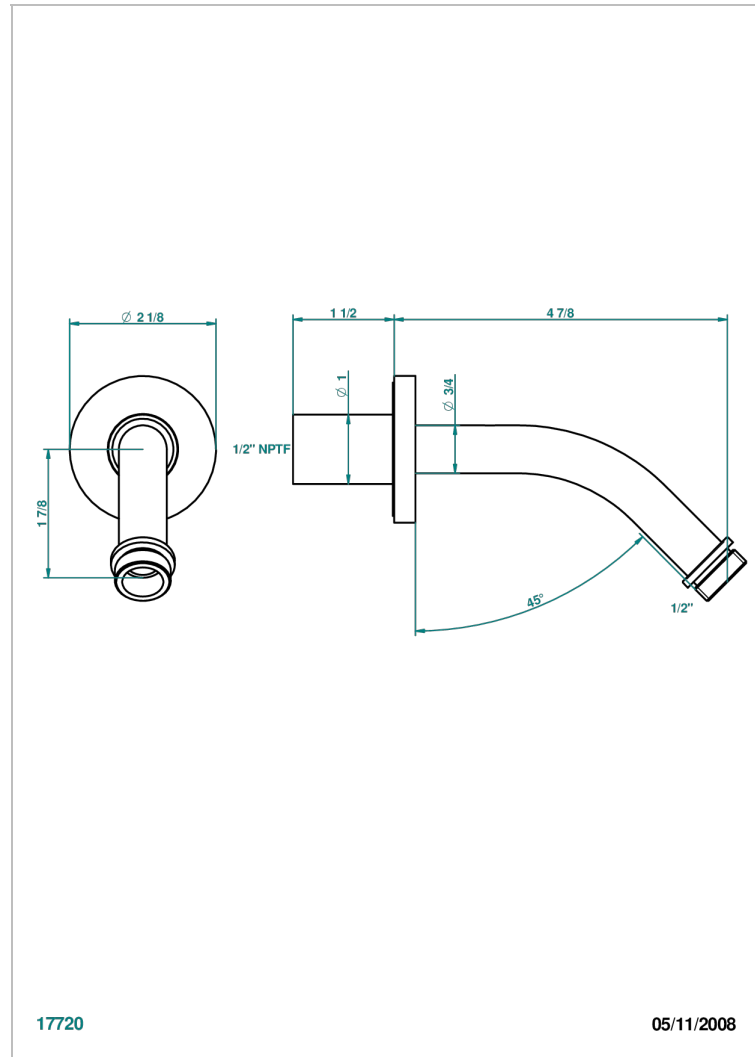

# BAMBOU CLEAR CRYSTAL

A35-82/US

Horizontal shower arm, 45°, lg: 4" 3/4

17720

05/11/2008

## CHARACTERISTIC

- BamboU clear crystal
- Horizontal shower arm, 45°, lg: 4" 3/4