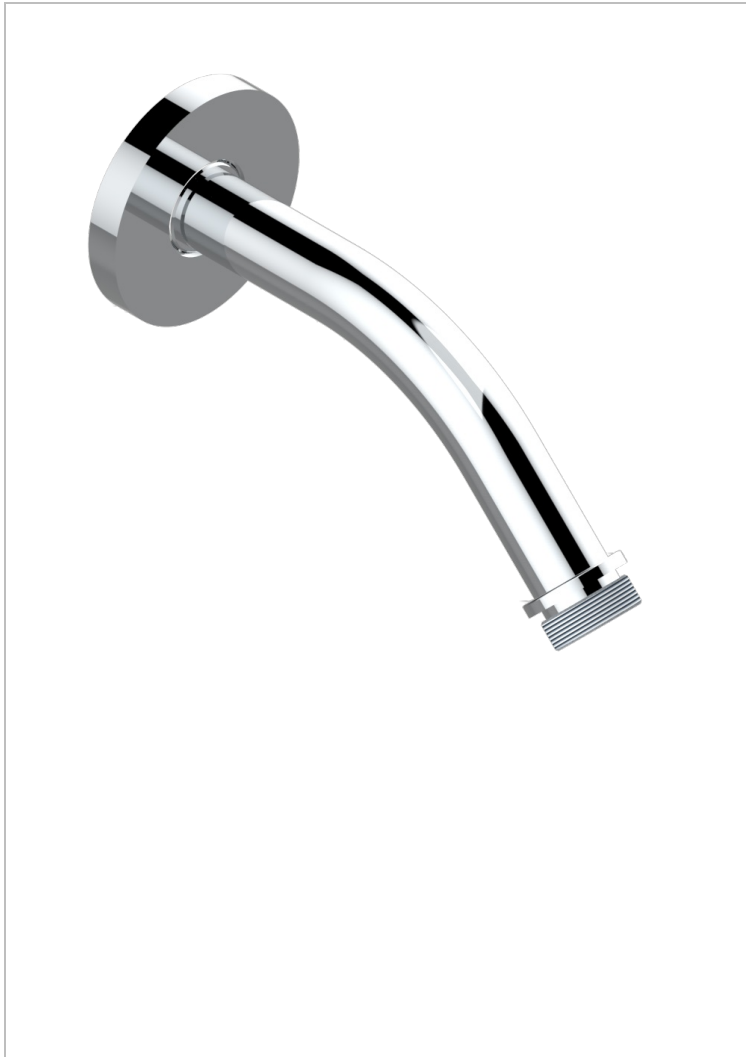

# BAMBOU CLEAR CRYSTAL

A35-82/US

Horizontal shower arm, 45°, lg: 4" 3/4

17720

05/11/2008

## CHARACTERISTIC

- BamboU clear crystal
- Horizontal shower arm, 45°, lg: 4" 3/4

## AVAILABLE FINITIONS

Black nickel - D24

Blush PVD - H62

Brass color PVD - H49

Brown bronze color PVD - F33

Chrome polished - A02

Chrome polished / gold polished - G02

Copper antique matt, coated - H07

Nickel antique / Sovereign - H28

Nickel color PVD - H55

Nickel polished - B01

Rose Gold - F27

Satin chrome - C03

Silver polished, antique - H03

Silver rhodium - F18

Soft gold - F30