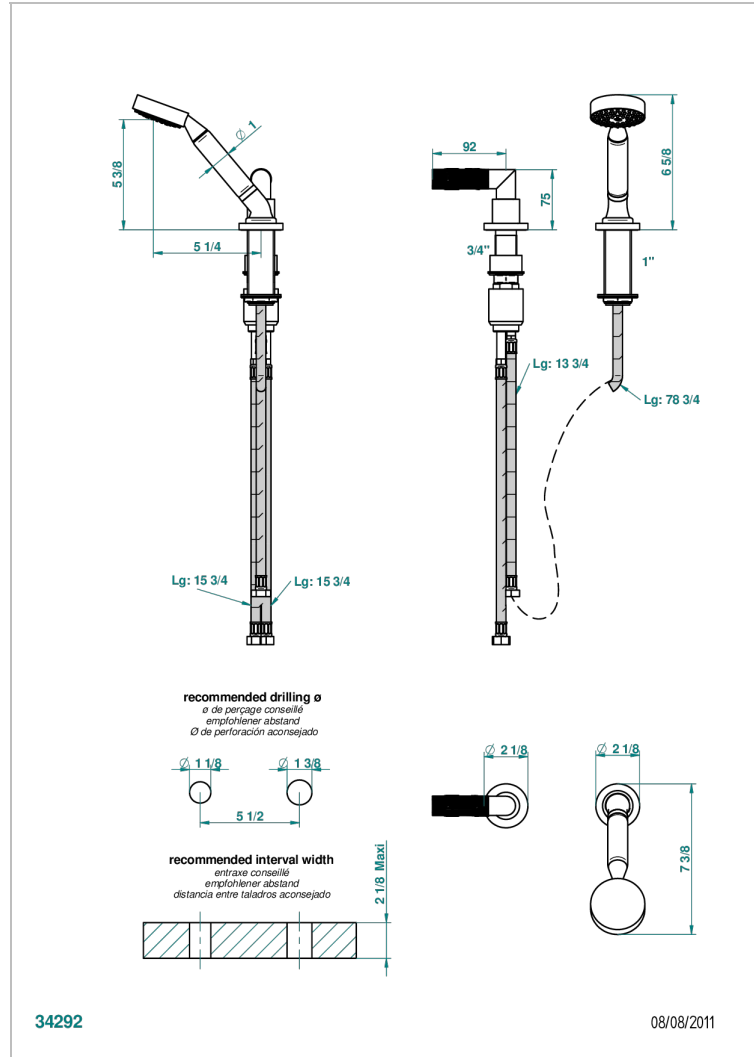

BAMBOU CLEAR CRYSTAL

A35-6532/60A

Deck mounted mixer with handshower, progressive cartridge

CHARACTERISTIC

- Bambo clear crystal
- Deck mounted mixer with handshower, progressive cartridge

TECHNICAL SPECS

- Recommandé : 3 bars (max. 5 bars) - Advised : 43,5 psi (max. 72 psi)
- 9,5 l/min à 3 bars (2.5 gpm at 43.5 psi)

AVAILABLE FINITIONS

Black nickel - D24
 Blush PVD - H62
 Brass color PVD - H49
 Brown bronze color PVD - F33
 Chrome polished - A02
 Chrome polished / gold polished - G02

Copper antique matt, coated - H07
 Gold color PVD - H52
 Gold mat - F07
 Gold polished - F01
 Gold satiney - F03
 Graphite PVD - H64