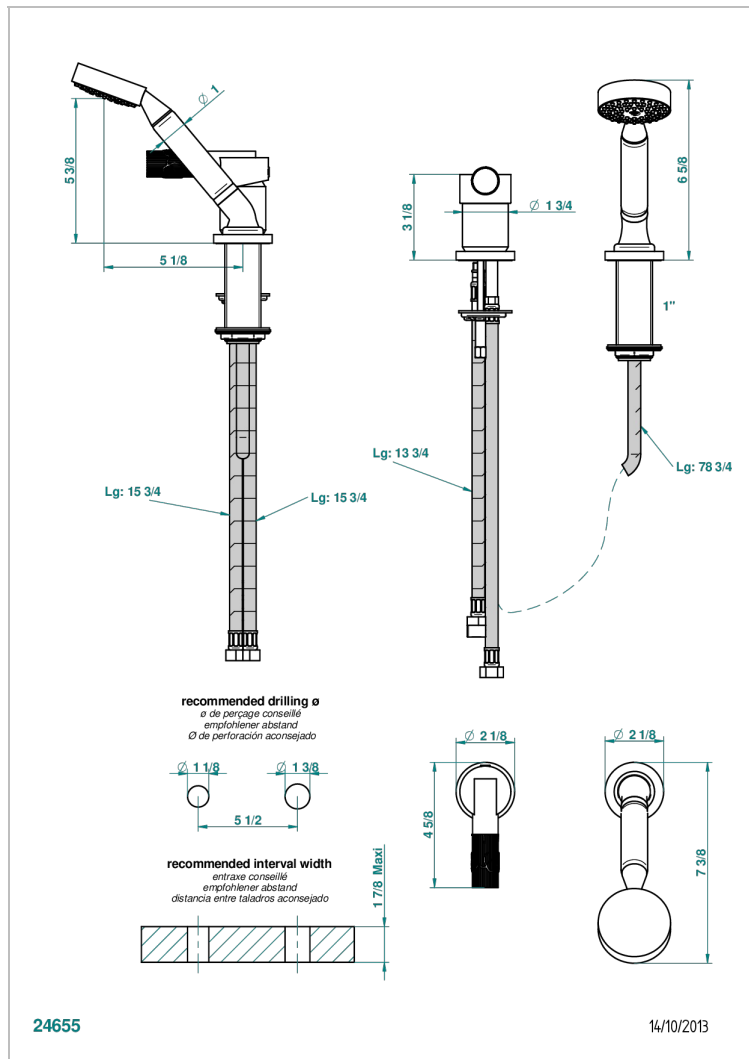

BAMBOU CLEAR CRYSTAL

A35-6523/60AUS

Deck mounted mixer with handshower

CHARACTERISTIC

- Bamboü clear crystal
- Deck mounted mixer with handshower

TECHNICAL SPECS

- Recommandé : 3 bars (max. 5 bars) - Advised : 43,5 psi (max. 72 psi)
- 9,5 l/min à 3 bars (2.5 gpm at 43.5 psi)

AVAILABLE FINITIONS

Black nickel - D24
 Blush PVD - H62
 Brass color PVD - H49
 Brown bronze color PVD - F33
 Chrome polished - A02
 Chrome polished / gold polished - G02

Copper antique matt, coated - H07
 Gold color PVD - H52
 Gold mat - F07
 Gold polished - F01
 Gold satiney - F03
 Graphite PVD - H64