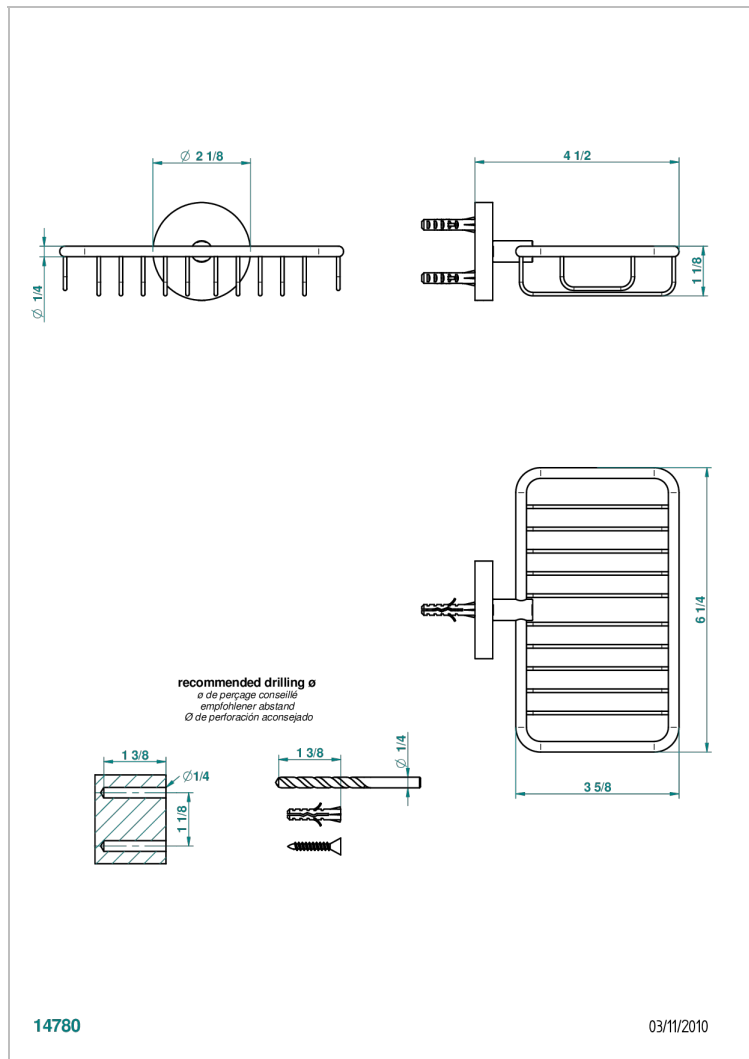

# BAMBOU CLEAR CRYSTAL

A35-620

Soap basket, wall mounted 6"1/4 x 3"5/8

THG<sup>®</sup>  
PARIS

## CHARACTERISTIC

- Bambou clear crystal
- Soap basket, wall mounted 6"1/4 x 3"5/8