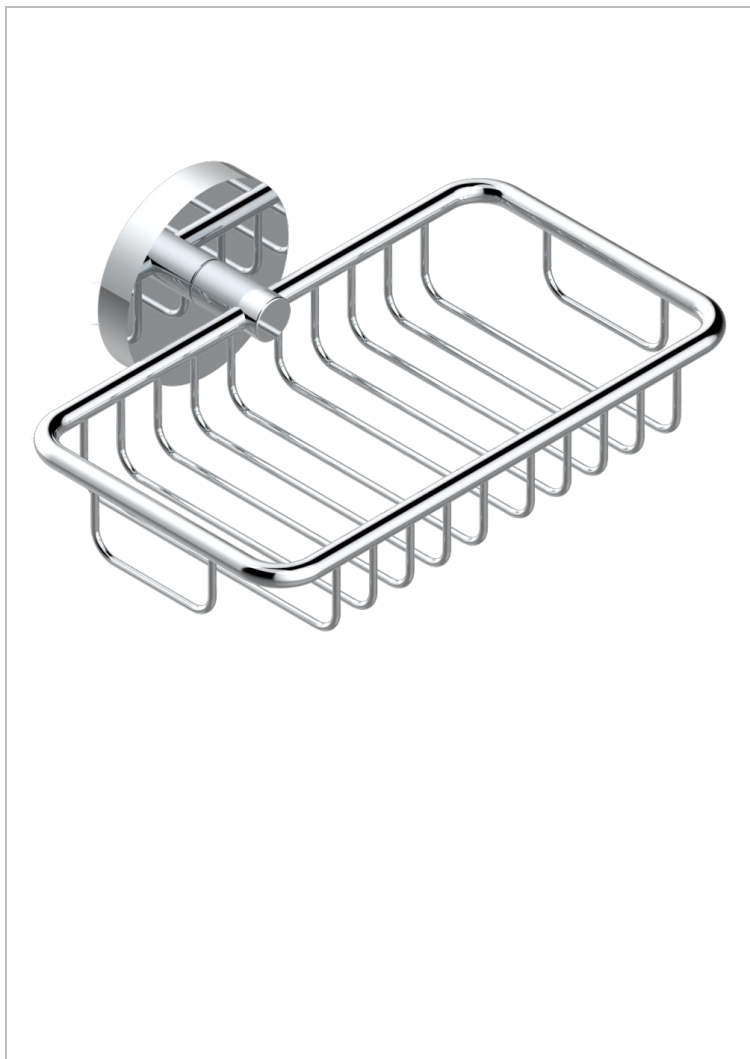

# BAMBOU CLEAR CRYSTAL

A35-620

Soap basket, wall mounted 6"1/4 x 3"5/8

THG<sup>®</sup>  
PARIS

## CHARACTERISTIC

- Bambou clear crystal
- Soap basket, wall mounted 6"1/4 x 3"5/8

Nickel antique / Sovereign - H28

Nickel color PVD - H55

Nickel polished - B01

Rose Gold - F27

Satin chrome - C03

Silver polished, antique - H03

Silver rhodium - F18

Soft gold - F30