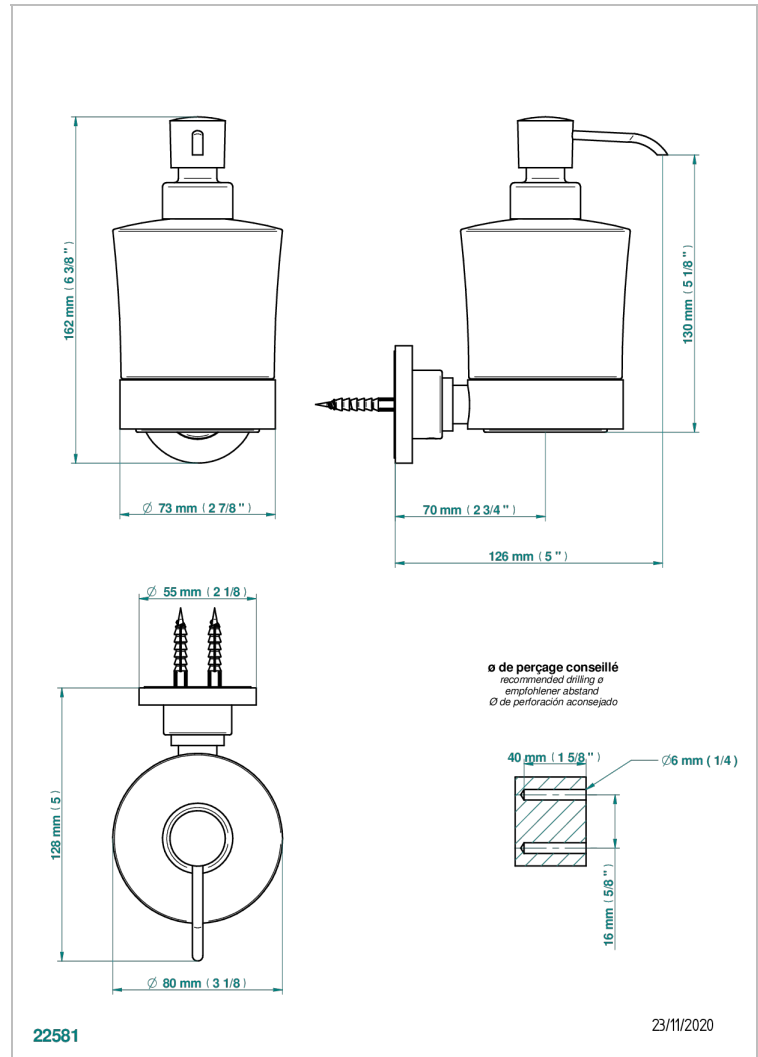

BAMBOU CLEAR CRYSTAL

A35-613

Liquid soap dispenser

THG[®]
PARIS

22581

23/11/2020

CHARACTERISTIC

- Bambou clear crystal
- Liquid soap dispenser