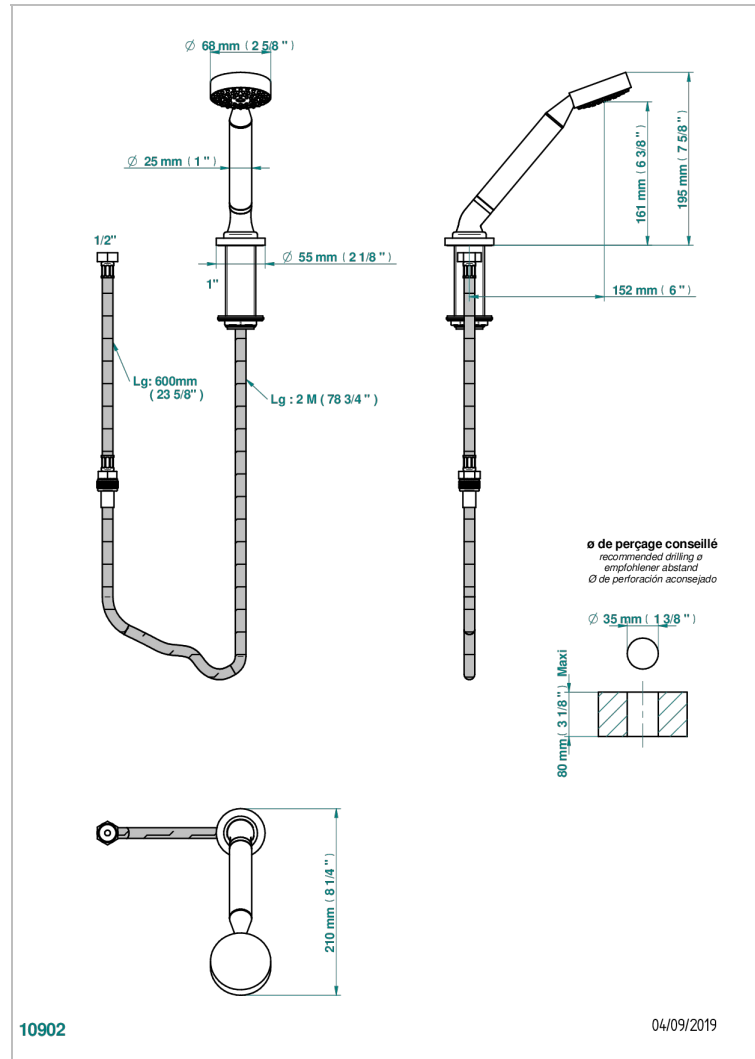

# BAMBOU CLEAR CRYSTAL

A35-60A

Deck mounted hand shower, with hose

## CHARACTERISTIC

- BamboU clear crystal
- Deck mounted hand shower, with hose

Nickel antique / Sovereign - H28

Nickel color PVD - H55

Nickel polished - B01

Rose Gold - F27

Satin chrome - C03

Silver polished, antique - H03

Silver rhodium - F18

Soft gold - F30