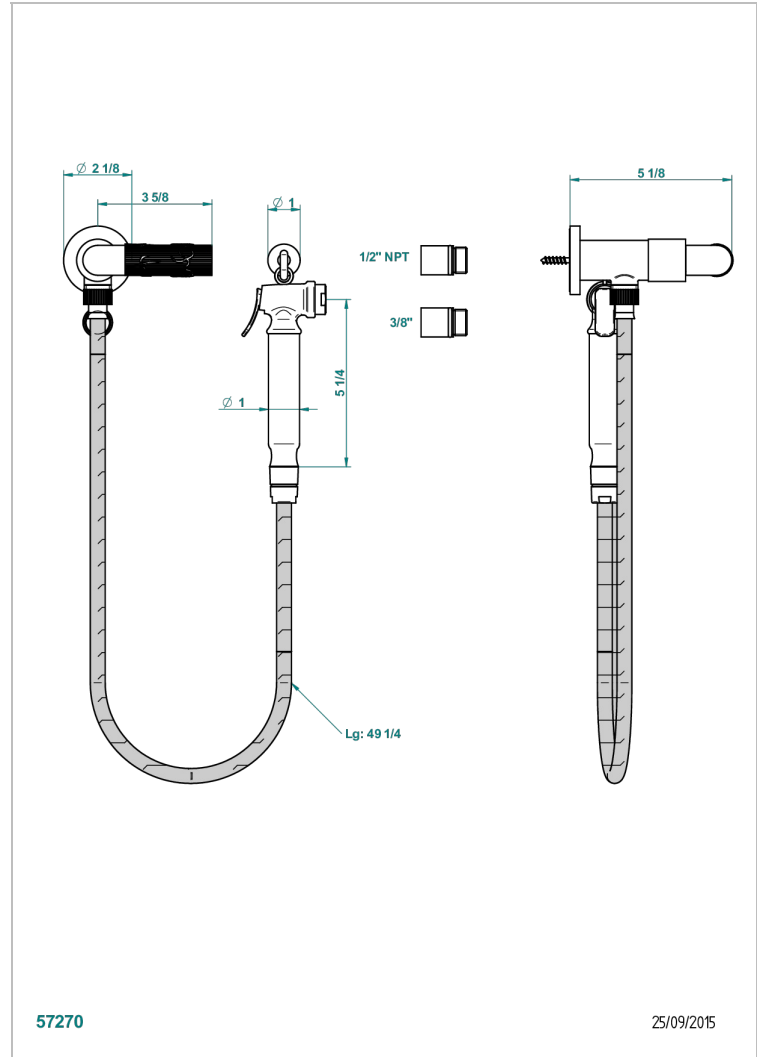

BAMBOU CLEAR CRYSTAL

A35-5840/8US

Handheld spray bidet with hose, elbow and hook

THG[®]
PARIS

CHARACTERISTIC

- Bambou clear crystal
- Handheld spray bidet with hose, elbow and hook

TECHNICAL SPECS

- Recommandé : 3 bars (max. 5 bars) - Advised : 43,5 psi (max. 72 psi)
- 9,5 l/min à 3 bars (2.5 gpm at 43.5 psi)

AVAILABLE FINITIONS

- Chrome polished - A02
- Chrome polished / gold polished - G02
- Gold polished - F01
- Nickel polished - B01