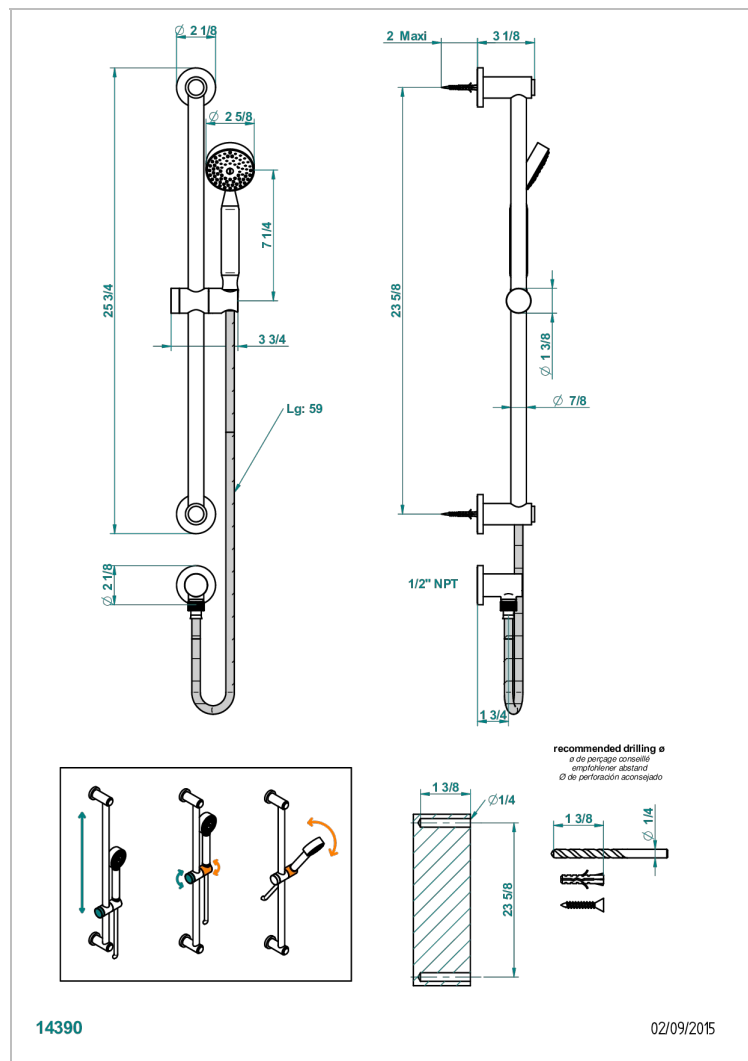

BAMBOU CLEAR CRYSTAL

A35-58/US

Slide bar with handsower and elbow

CHARACTERISTIC

- Bambou clear crystal
- Slide bar with handsower and elbow

TECHNICAL SPECS

- Recommandé : 3 bars (max. 5 bars) - Advised : 43,5 psi (max. 72 psi)
- 9,5 l/min à 3 bars (2.5 gpm at 43.5 psi)

AVAILABLE FINITIONS

Black nickel - D24

Blush PVD - H62

Brass color PVD - H49

Brown bronze color PVD - F33

Chrome polished - A02

Chrome polished / gold polished - G02

Copper antique matt, coated - H07

Nickel antique / Sovereign - H28

Nickel color PVD - H55

Nickel polished - B01

Rose Gold - F27

Satin chrome - C03

Silver polished, antique - H03

Silver rhodium - F18

Soft gold - F30