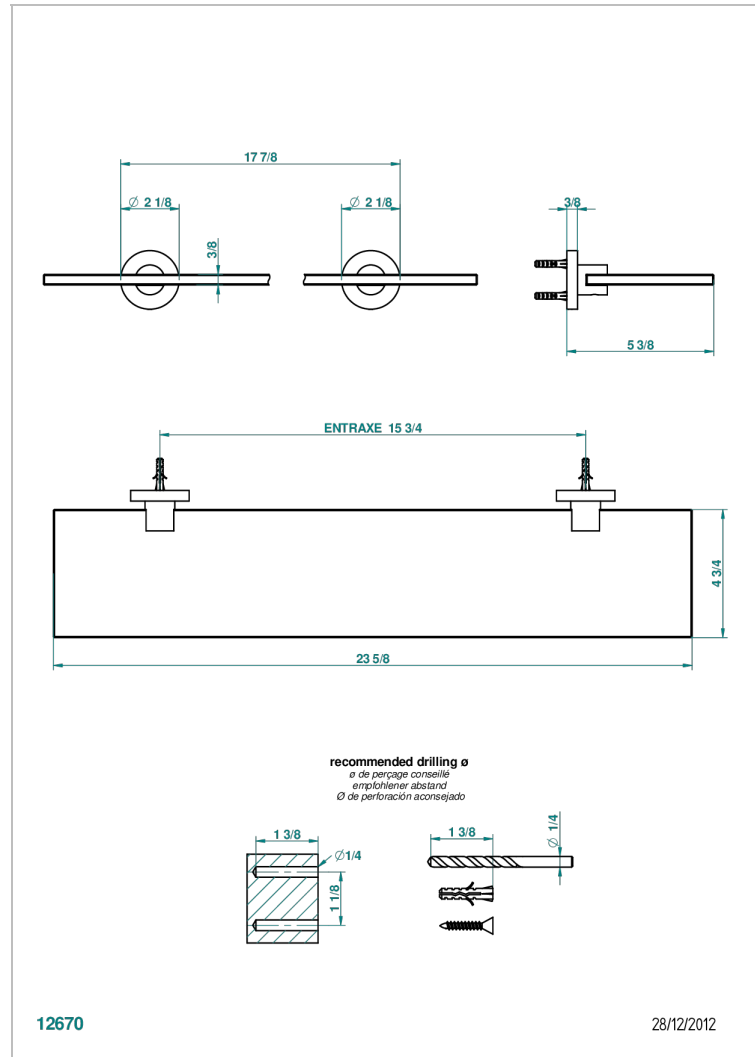

BAMBOU CLEAR CRYSTAL

A35-564

Glass shelf with brackets

12670

28/12/2012

CHARACTERISTIC

- BamboU clear crystal
- Glass shelf with brackets

AVAILABLE FINITIONS