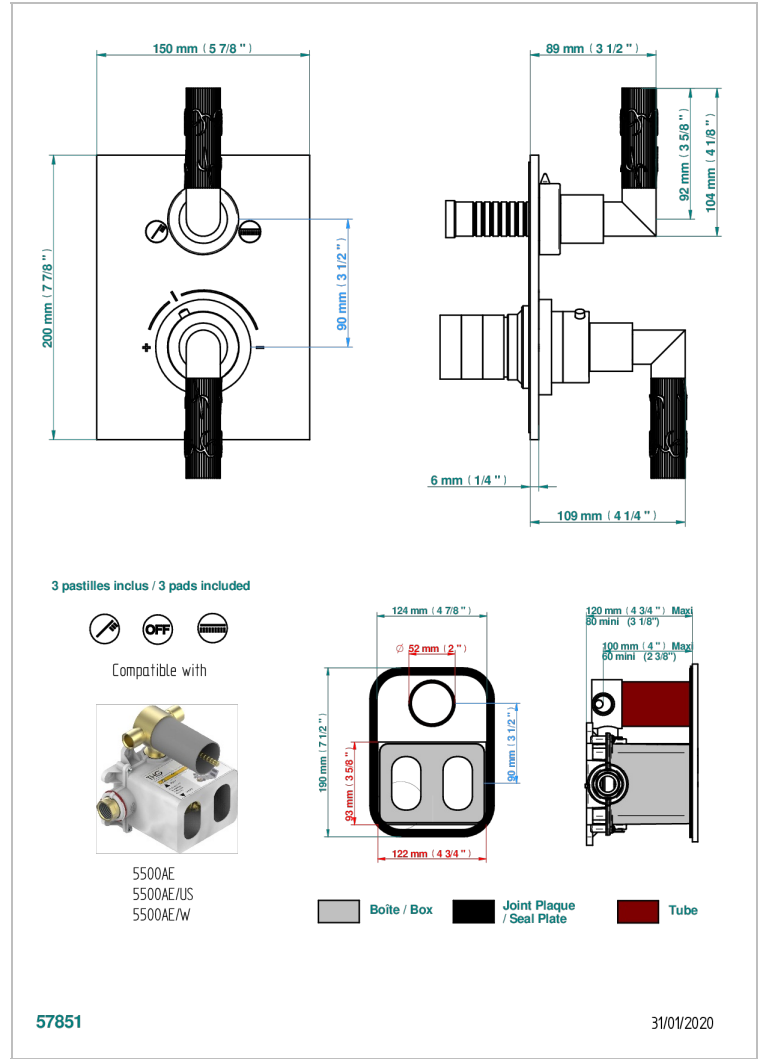

# BAMBOU CLEAR CRYSTAL

A35-5500BE

Trim for THG thermostat with 2-way diverter, rough part supplied with fixing box ref. 5 500AE/US

## CHARACTERISTIC

- Built-in thermostatic cover for 5500AE - 5500AE/US - 5500AE/W with 2 no.1/2" outputs and 1 stop function
- Requires concealed thermostat Ref 5500AE - 5500AE/US - 5500AE/W
- For Shower 2 functions - non simultaneous -
- Temperature control knob with security stop at 38°C
- Solid brass plate and knob
- ASME : ASME A112.18.1-2011/CSA B125.1-11
- DVGW : DW-6512CQ0608

## RELATED SKU'S

- Ref. G00-5500AE/US 3/4" THG thermostat with 2-way diverter with wax cartridge with stop valve and 2 outlets delivered with a built-in box, no trim
- Ref. G00-5100G Reinforced stop ring for THG thermostatic with fixing set