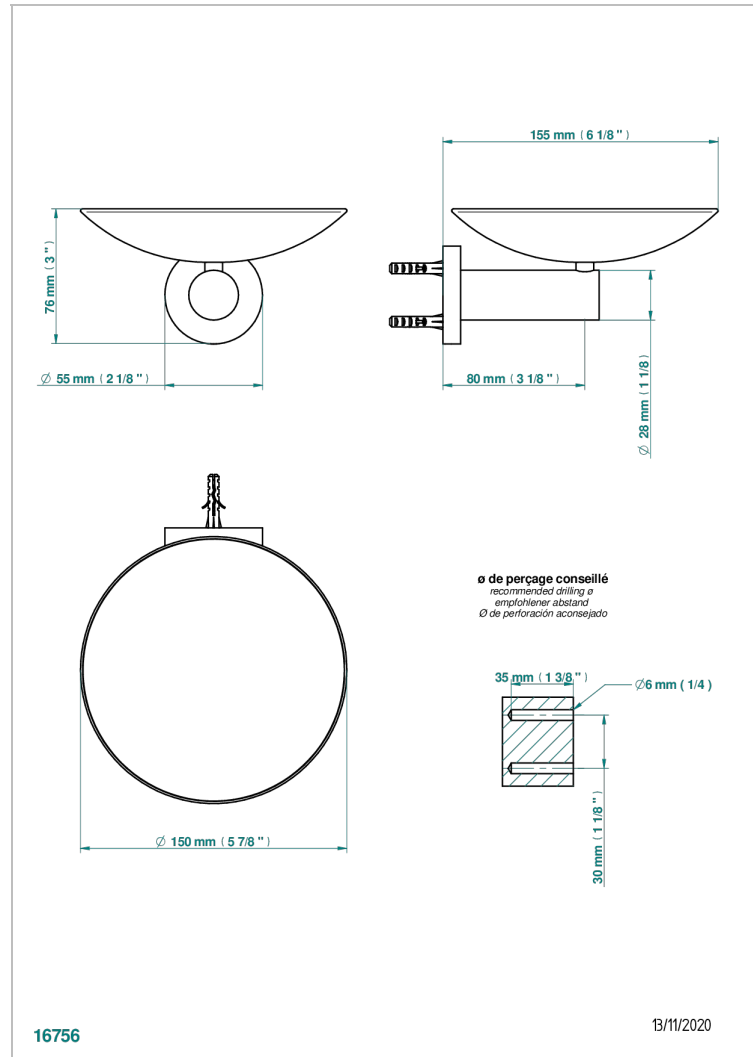

BAMBOU CLEAR CRYSTAL

A35-546GM

Soap dish, wall mounted, 6" diameter

THG[®]
PARIS

CHARACTERISTIC

- Bambou clear crystal
- Soap dish, wall mounted, 6" diameter

AVAILABLE FINITIONS

Black nickel - D24
Blush PVD - H62
Brass color PVD - H49
Brown bronze color PVD - F33
Chrome polished - A02
Chrome polished / gold polished - G02