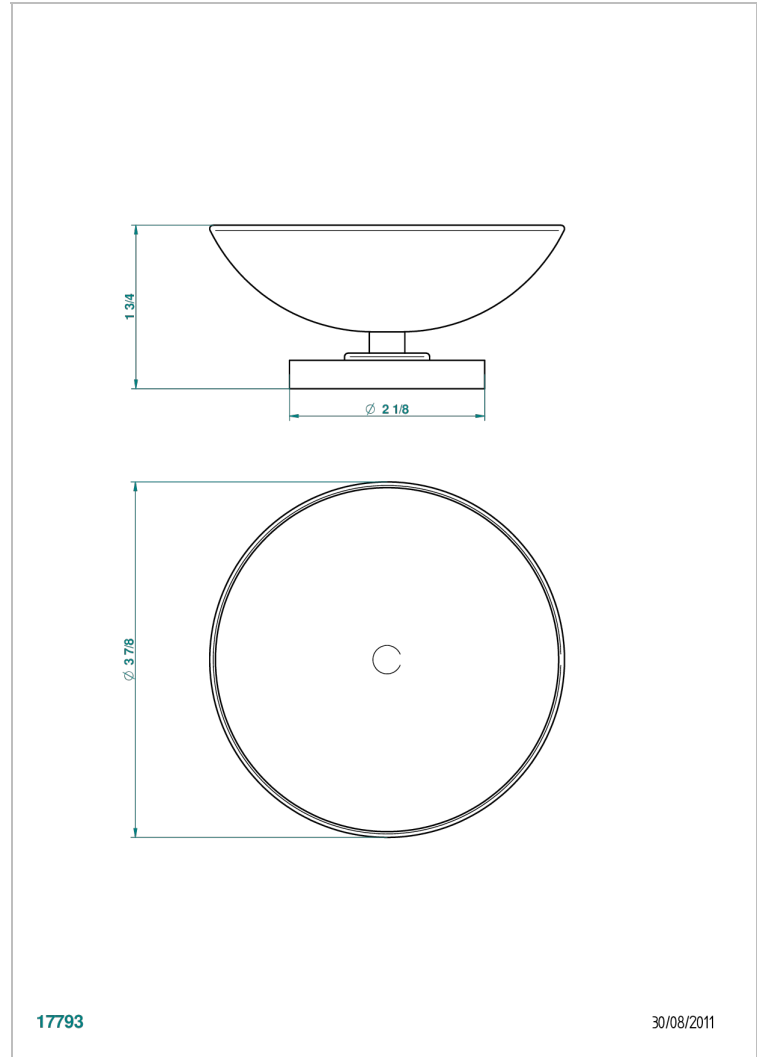

BAMBOU CLEAR CRYSTAL

A35-544

Soap dish, freestanding , 4" diameter

THG[®]
PARIS

17793

30/08/2011

CHARACTERISTIC

- Bambou clear crystal
- Soap dish, freestanding , 4" diameter