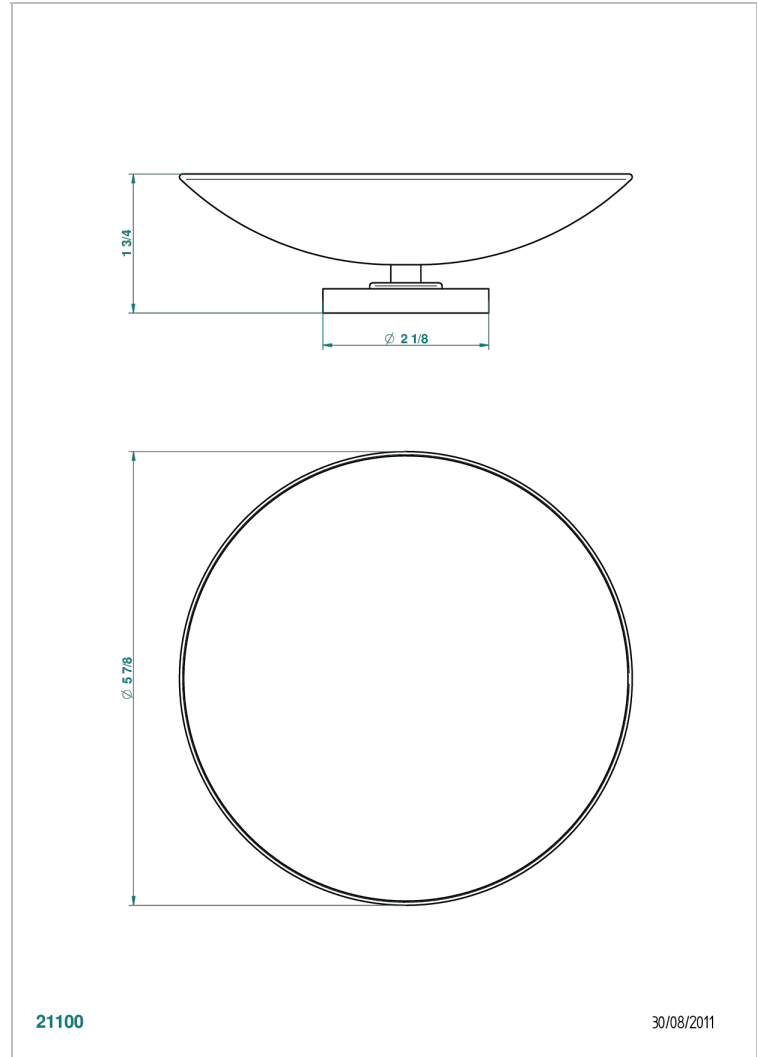

# BAMBOU CLEAR CRYSTAL

A35-544GM

Soap dish, freestanding , 6" diameter

THG<sup>®</sup>  
PARIS

21100

30/08/2011

## CHARACTERISTIC

- Bambou clear crystal
- Soap dish, freestanding , 6" diameter