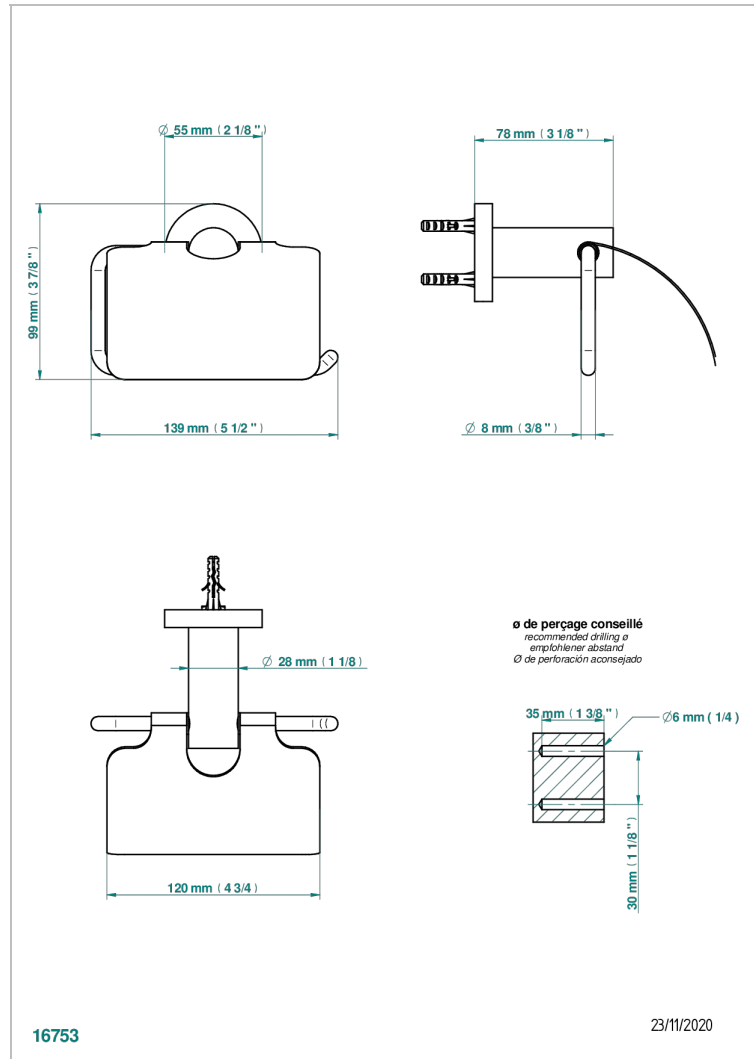

BAMBOU CLEAR CRYSTAL

A35-538AC

Toilet paper holder, single mount with cover

CHARACTERISTIC

- Bambou clear crystal
- Toilet paper holder, single mount with cover

AVAILABLE FINITIONS

Black nickel - D24
Blush PVD - H62
Brass color PVD - H49
Brown bronze color PVD - F33
Chrome polished - A02
Chrome polished / gold polished - G02