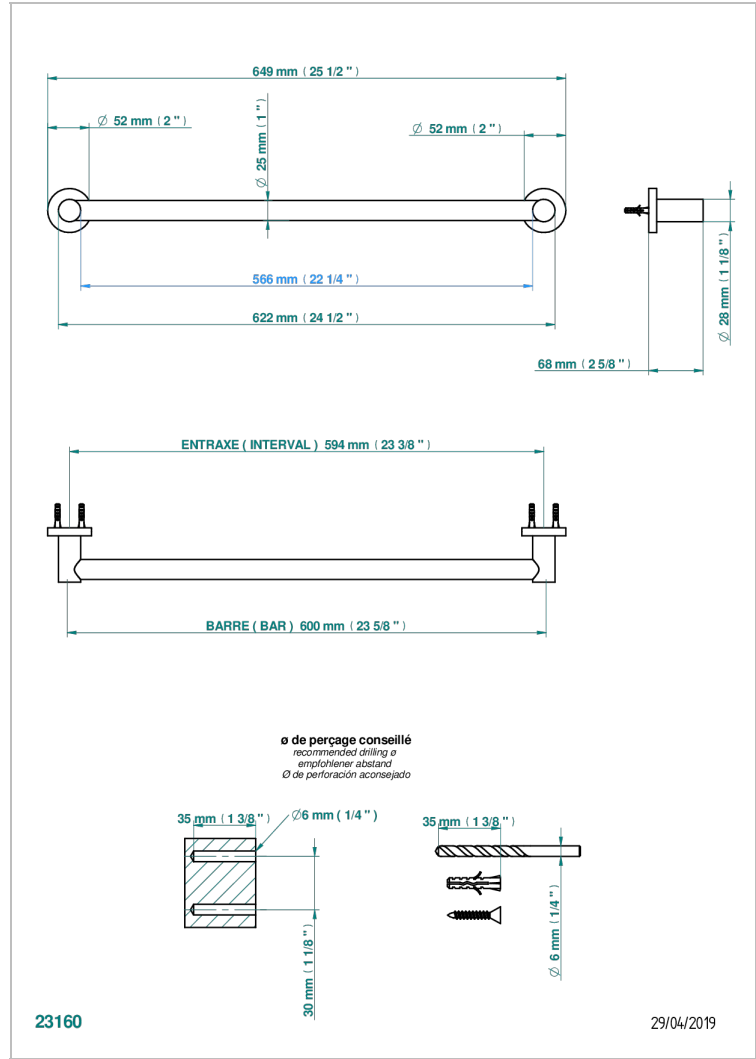

# BAMBOU CLEAR CRYSTAL

A35-526/60

Towel bar, 24" long

## CHARACTERISTIC

- BamboU clear crystal
- Towel bar, 24" long