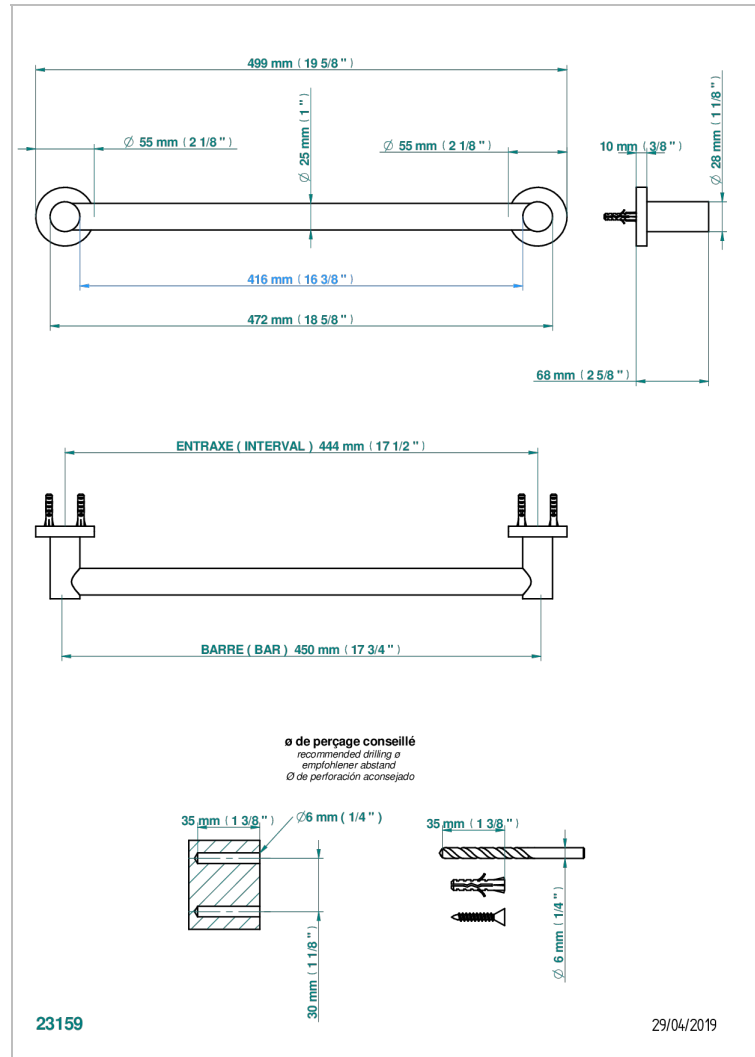

BAMBOU CLEAR CRYSTAL

A35-526/45

Towel bar, 18" long

CHARACTERISTIC

- BamboU clear crystal
- Towel bar, 18" long

AVAILABLE FINITIONS

Black nickel - D24
Blush PVD - H62
Brass color PVD - H49
Brown bronze color PVD - F33
Chrome polished - A02
Chrome polished / gold polished - G02