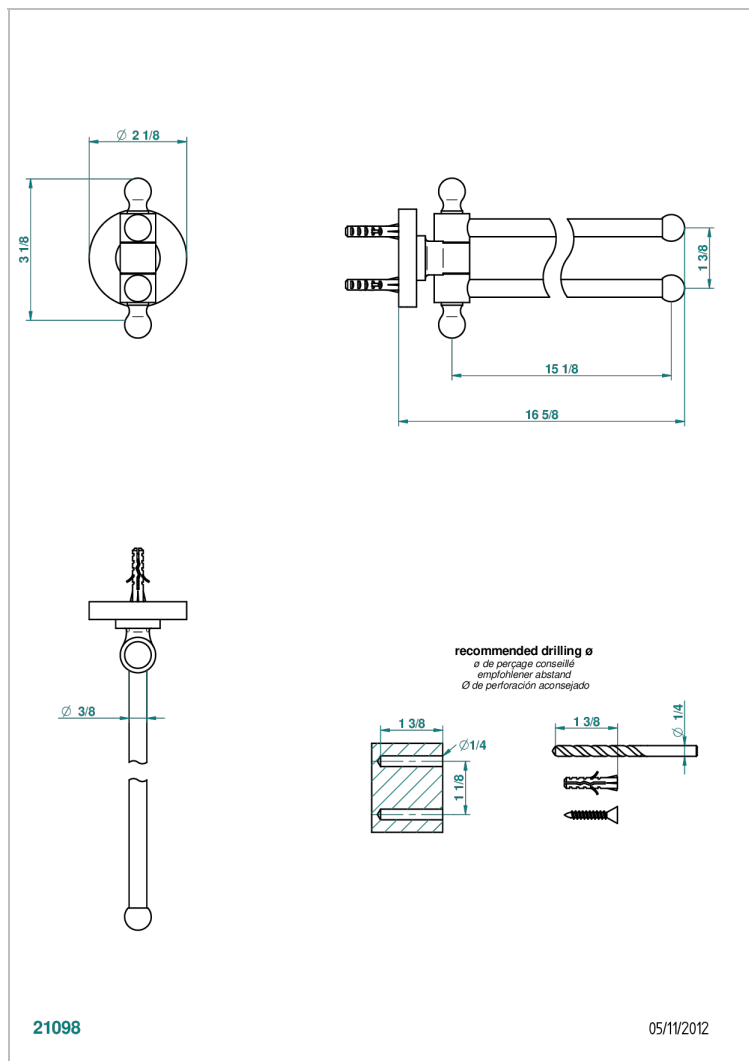

# BAMBOU CLEAR CRYSTAL

A35-522

Towel bar 15 3/4" long, double swivel

## CHARACTERISTIC

- BamboU clear crystal
- Towel bar 15 3/4" long, double swivel