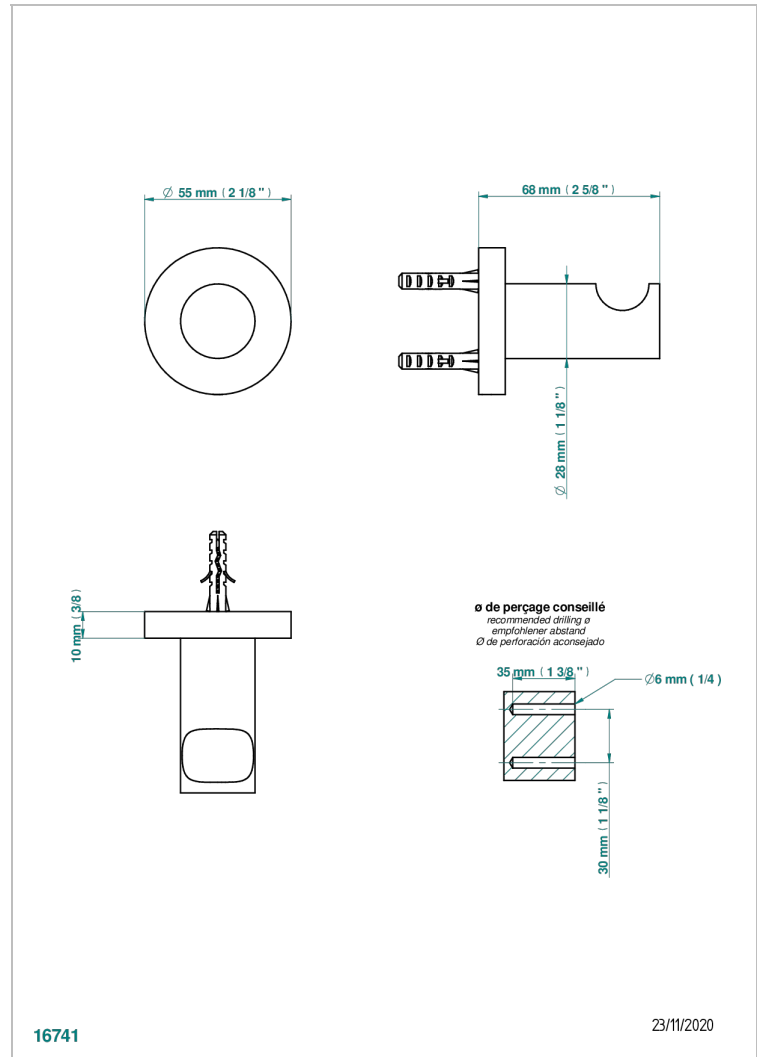

BAMBOU CLEAR CRYSTAL

A35-517

Robe hook

THG[®]
PARIS

CHARACTERISTIC

- Bambou clear crystal
- Robe hook

AVAILABLE FINITIONS

Black nickel - D24
Blush PVD - H62
Brass color PVD - H49
Brown bronze color PVD - F33
Chrome polished - A02
Chrome polished / gold polished - G02

Matt gold color PVD - H53
Matt graphite PVD - H65
Matt nickel (American satin) - C01
Matt nickel color PVD - H56
Nickel antique / Sovereign - H28
Nickel color PVD - H55

Nickel polished - B01
Rose Gold - F27
Satin chrome - C03
Silver polished, antique - H03
Silver rhodium - F18
Soft gold - F30