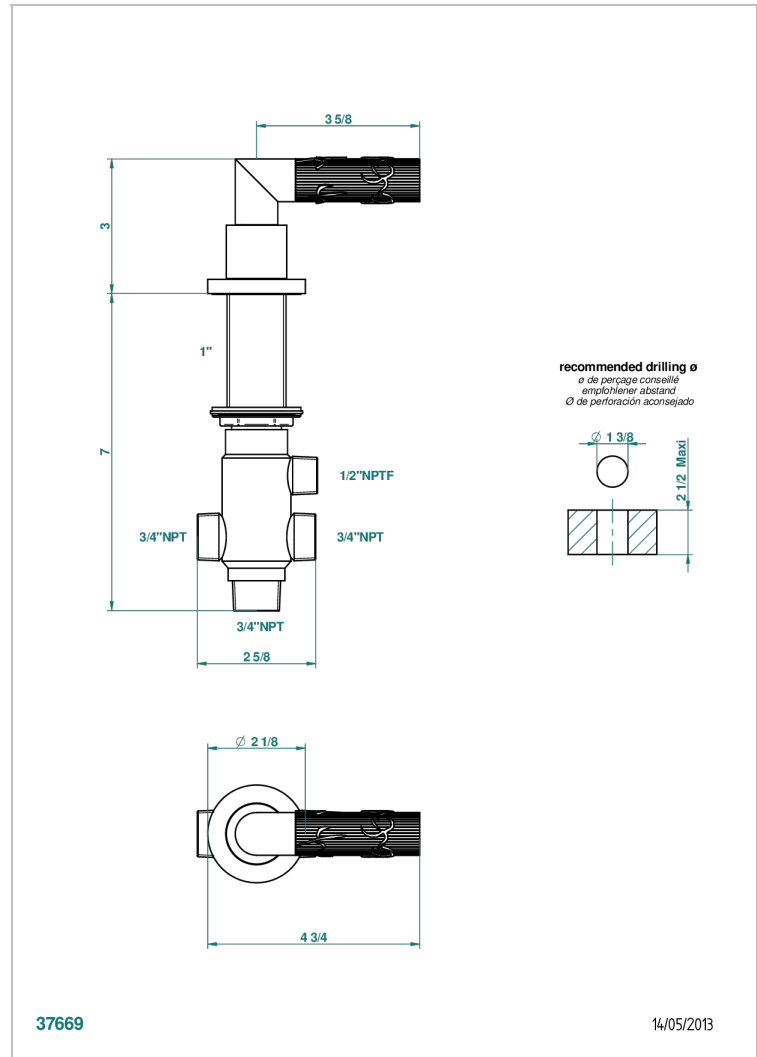

BAMBOU CLEAR CRYSTAL

A35-504VGUS

2-function deck diverter with trim

CHARACTERISTIC

- BamboU clear crystal
- 2-function deck diverter with trim

AVAILABLE FINITIONS

Black nickel - D24
Blush PVD - H62
Brass color PVD - H49
Brown bronze color PVD - F33
Chrome polished - A02
Chrome polished / gold polished - G02