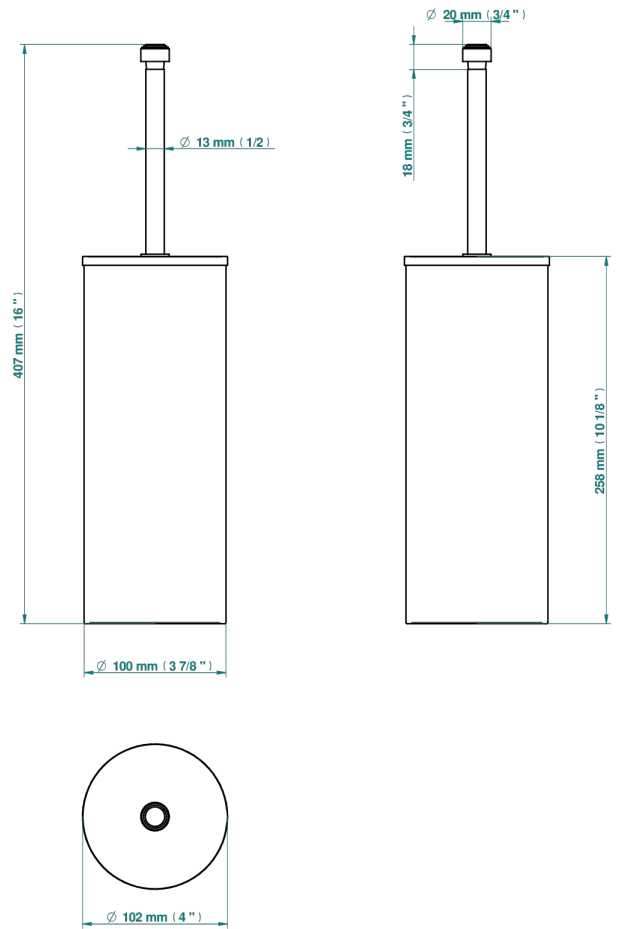

BAMBOU CLEAR CRYSTAL

A35-4700C

Metal toilet brush holder with brush with cover floor mounted

18275

18/01/2021

CHARACTERISTIC

- Bambou clear crystal
- Metal toilet brush holder with brush with cover floor mounted