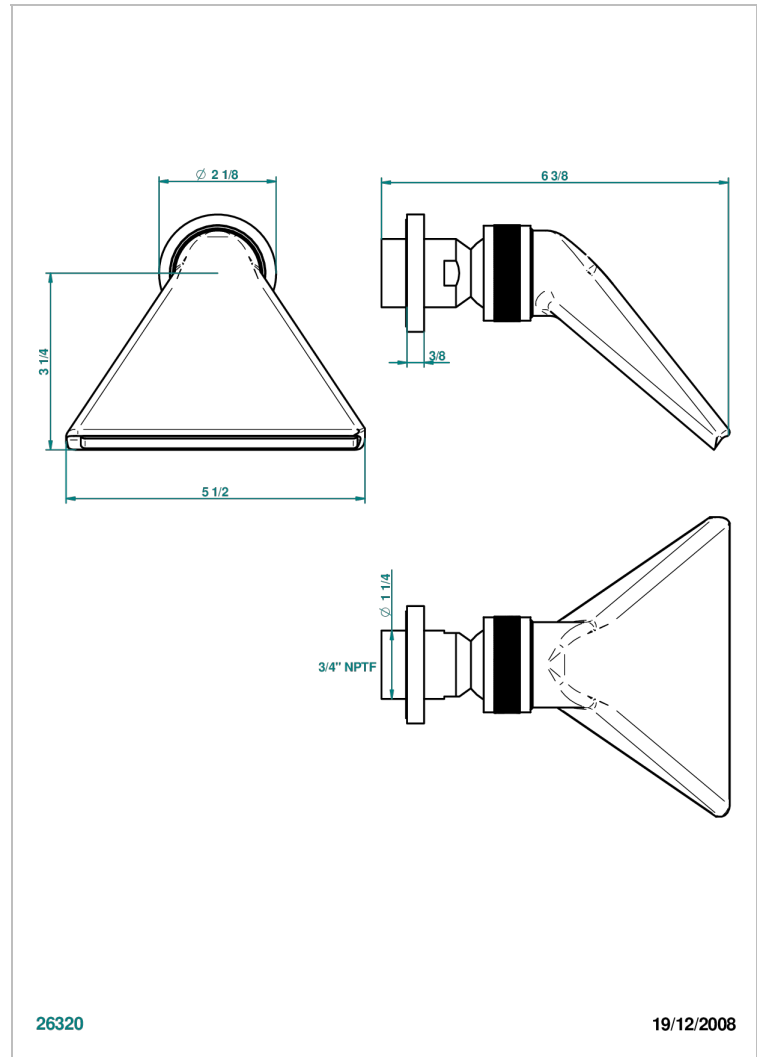

BAMBOU CLEAR CRYSTAL

A35-3640/US

Shower head, cast deluge with 3/4" connection

THG
PARIS

CHARACTERISTIC

- BamboU clear crystal
- Shower head, cast deluge with 3/4" connection

AVAILABLE FINITIONS

Black nickel - D24
Blush PVD - H62
Brass color PVD - H49
Brown bronze color PVD - F33
Chrome polished - A02
Chrome polished / gold polished - G02