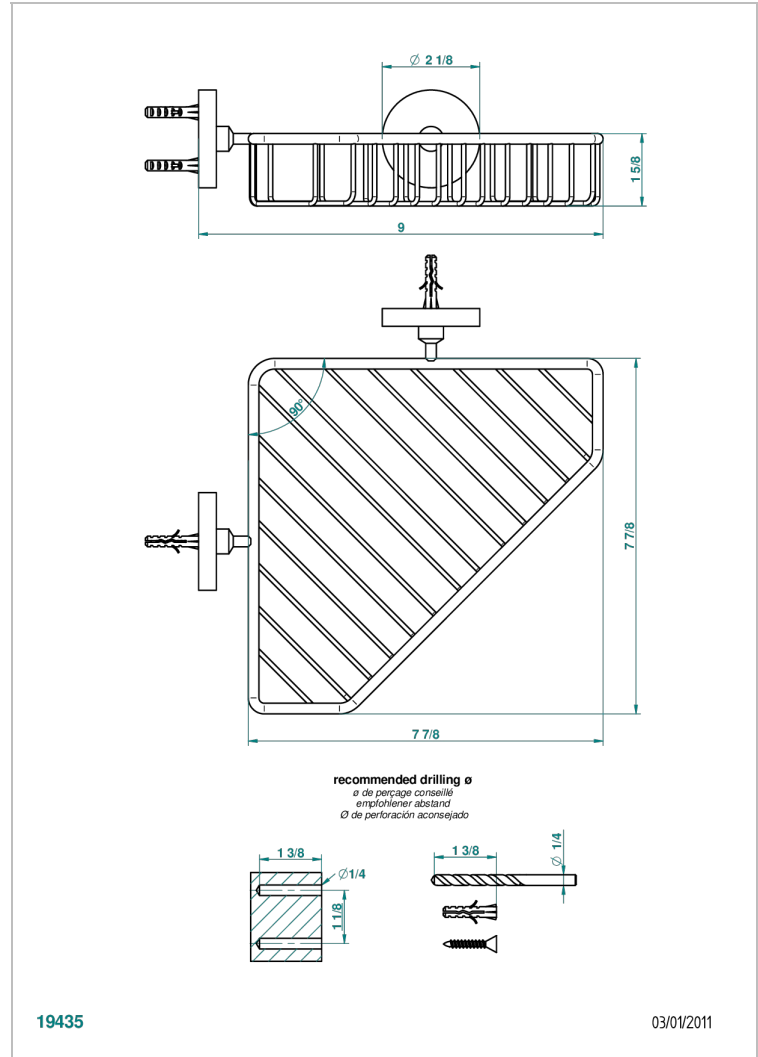

# BAMBOU CLEAR CRYSTAL

A35-3623

Large corner soap basket, wall mounted

THG<sup>®</sup>  
PARIS

19435

03/01/2011

## CHARACTERISTIC

- Bamboou clear crystal
- Large corner soap basket, wall mounted