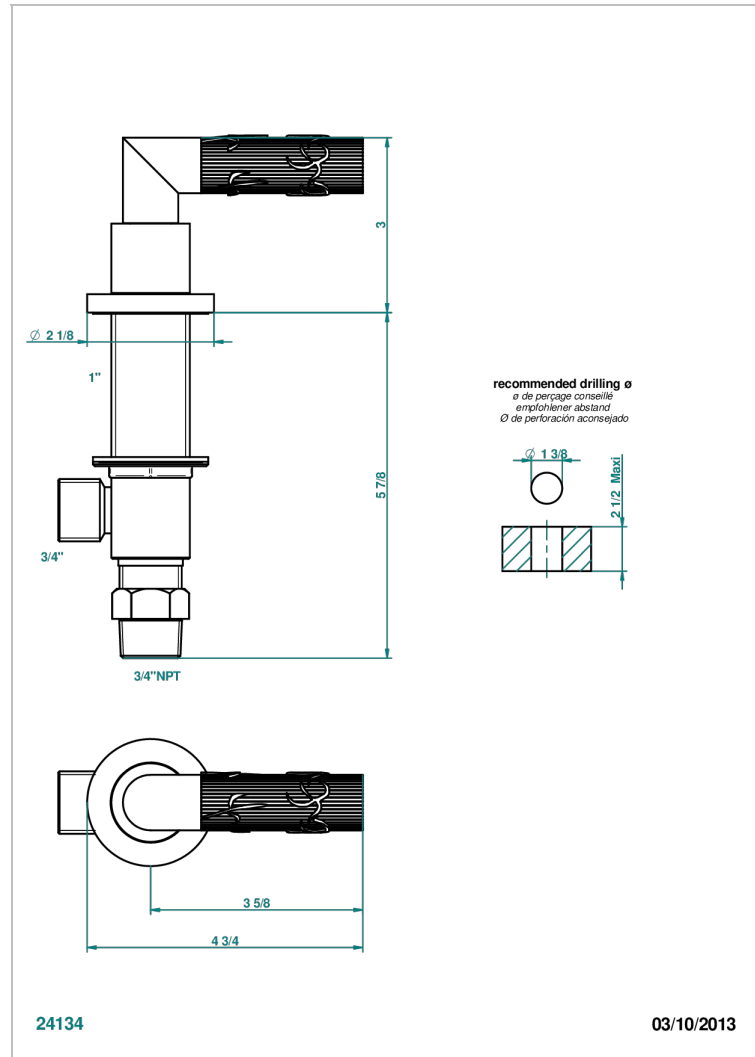

# BAMBOU CLEAR CRYSTAL

A35-36/CUS

3/4" deck valve with trim - Cold