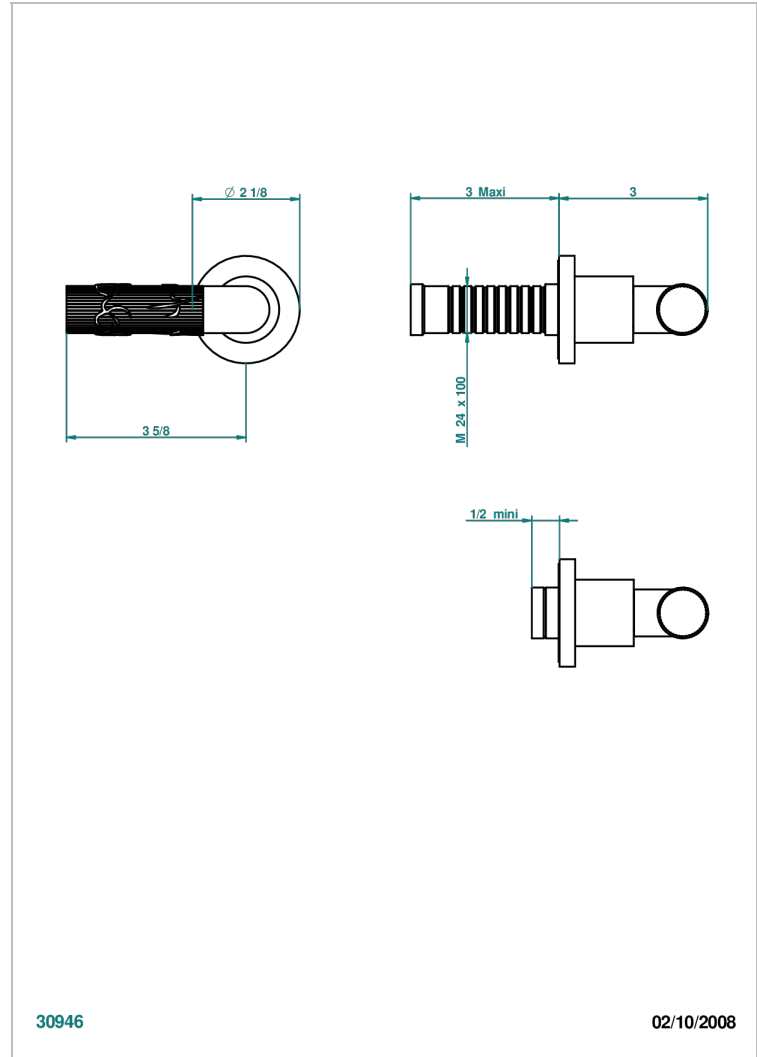

BAMBOU CLEAR CRYSTAL

A35-30B

Wall volume control 30 & 32 trim

THG[®]
PARIS

CHARACTERISTIC

- BamboU clear crystal
- Wall volume control 30 & 32 trim

RELATED SKU'S

- Ref. G00-32CUSA 3/4" Volume control wall valve with ceramic cartridge
- Ref. G00-32HUSA 3/4" Volume control wall valve with ceramic cartridge counterclockwise
- Ref. G00-30CUSA 1/2" volume control wall valve with ceramic cartridge
- Ref. G00-30HUSA 1/2" Volume control wall valve with ceramic cartridge counterclockwise