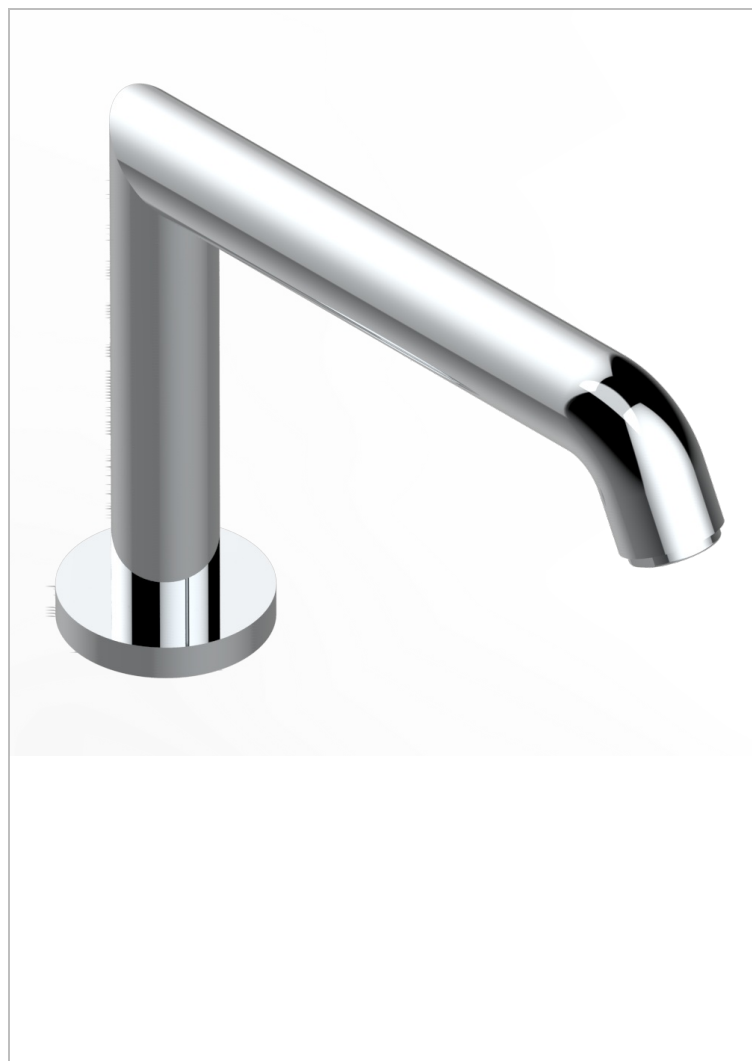

BAMBOU CLEAR CRYSTAL

A35-29SG

Bathtub spout

CHARACTERISTIC

- Bambou clear crystal
- Bathtub spout

TECHNICAL SPECS

- Recommandé : 3 bars (max. 5 bars) - Advised : 43,5 psi (max. 72 psi)
- Bec : 35 l/min à 3 bars
- Spout : 9.26 gpm at 43.5 psi

AVAILABLE FINITIONS

Black nickel - D24
 Blush PVD - H62
 Brass color PVD - H49
 Brown bronze color PVD - F33
 Chrome polished - A02
 Chrome polished / gold polished - G02

Copper antique matt, coated - H07
 Gold color PVD - H52
 Gold mat - F07
 Gold polished - F01
 Gold satiney - F03
 Graphite PVD - H64

Light coated bronze - D01
 Matt Umber PVD - H67
 Matt blush PVD - H60
 Matt brass color PVD - H50
 Matt brown bronze color PVD - F34
 Matt chrome (American satin) - C02

Matt gold color PVD - H53
 Matt graphite PVD - H65
 Matt nickel (American satin) - C01
 Matt nickel color PVD - H56
 Nickel antique / Sovereign - H28
 Nickel color PVD - H55

Nickel polished - B01
 Rose Gold - F27
 Satin chrome - C03
 Silver polished, antique - H03
 Silver rhodium - F18
 Soft gold - F30