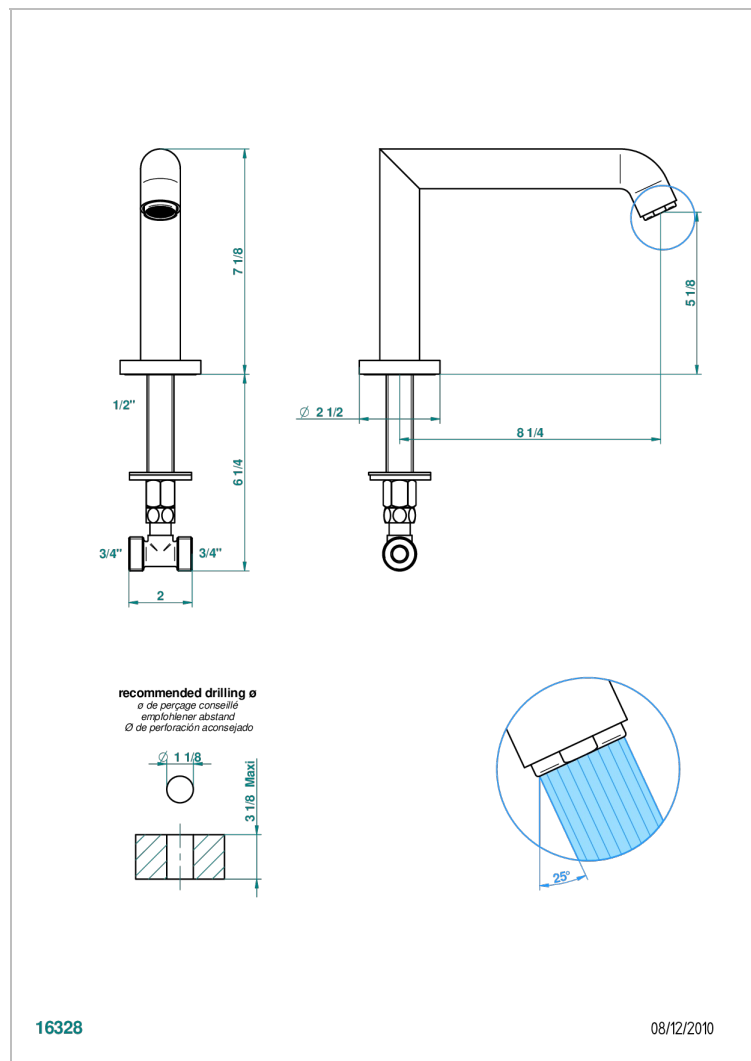

BAMBOU CLEAR CRYSTAL

A35-29SG

Bathtub spout

CHARACTERISTIC

- Bambou clear crystal
- Bathtub spout

TECHNICAL SPECS

- Recommandé : 3 bars (max. 5 bars) - Advised : 43,5 psi (max. 72 psi)
- Bec : 35 l/min à 3 bars
- Spout : 9.26 gpm at 43.5 psi