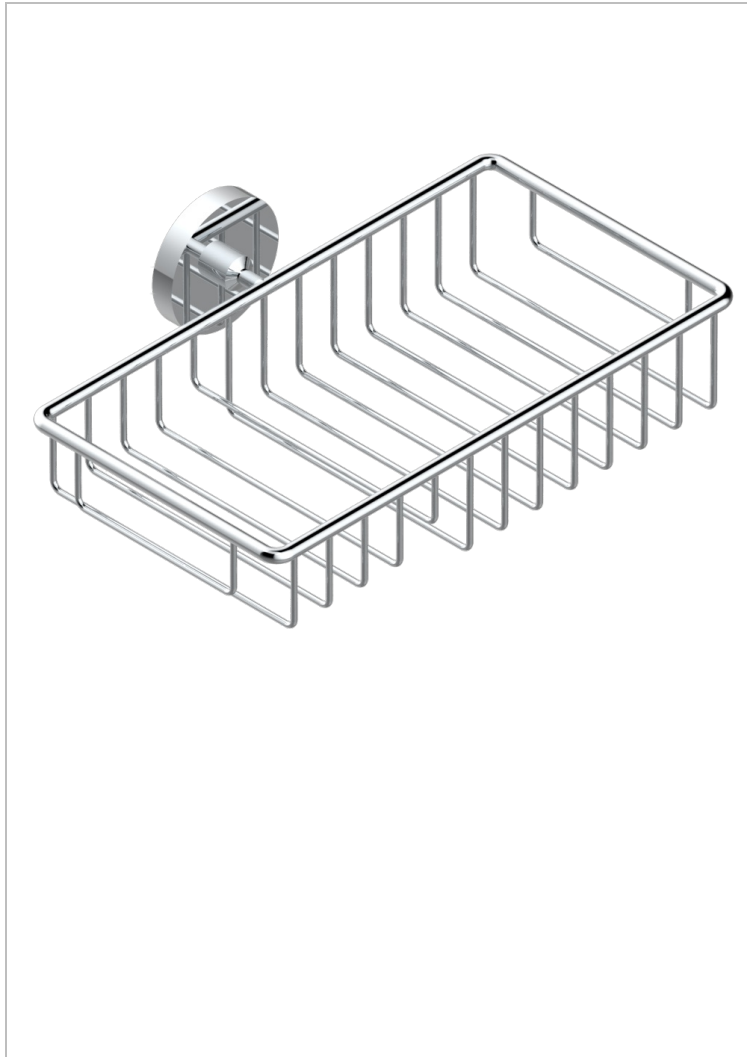

# BAMBOU CLEAR CRYSTAL

A35-2620

Soap and sponge holder, wall mounted

THG<sup>®</sup>  
PARIS

## CHARACTERISTIC

- Bambou clear crystal
- Soap and sponge holder, wall mounted

Nickel antique / Sovereign - H28

Nickel color PVD - H55

Nickel polished - B01

Rose Gold - F27

Satin chrome - C03

Silver polished, antique - H03

Silver rhodium - F18

Soft gold - F30