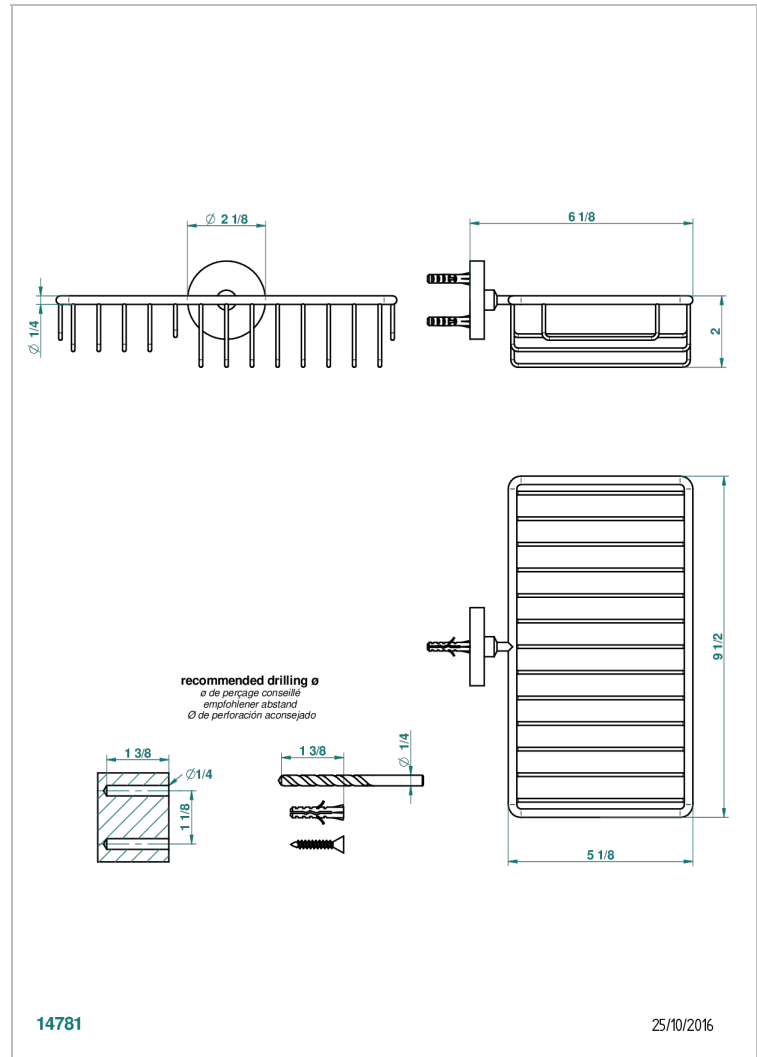

# BAMBOU CLEAR CRYSTAL

A35-2620

Soap and sponge holder, wall mounted

THG<sup>®</sup>  
PARIS

## CHARACTERISTIC

- Bambou clear crystal
- Soap and sponge holder, wall mounted