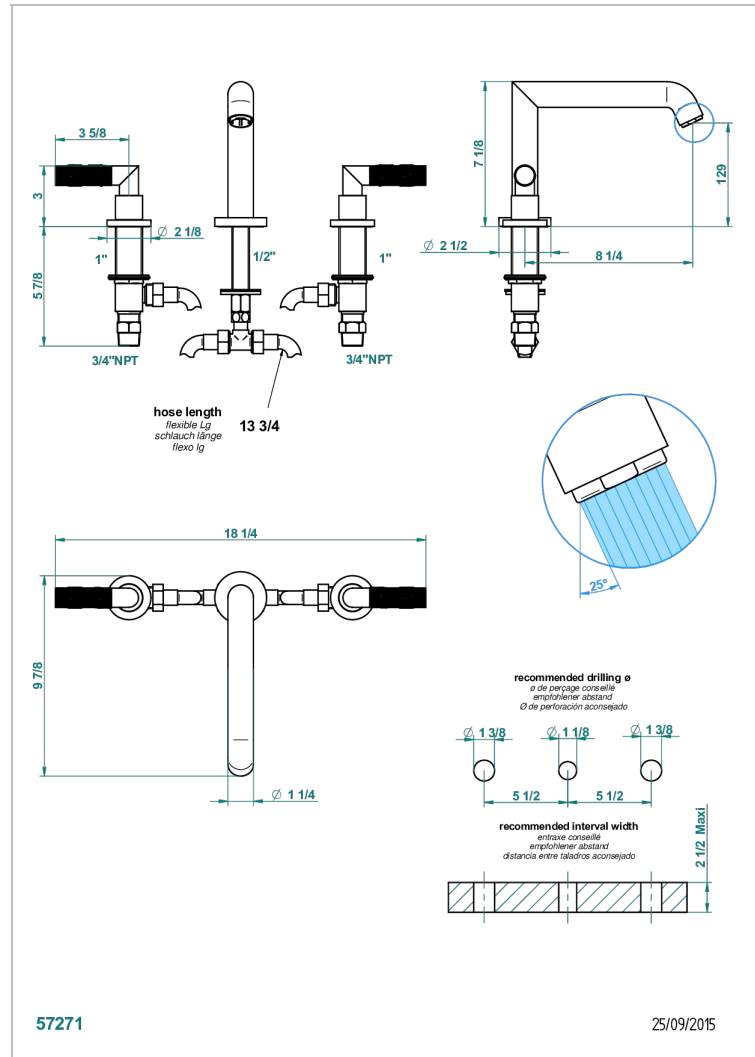

BAMBOU CLEAR CRYSTAL

A35-25SGUS

Roman tub set with 3/4" valves

CHARACTERISTIC

- Bambou clear crystal
- Roman tub set with 3/4" valves

TECHNICAL SPECS

- Recommandé : 3 bars (max. 5 bars) - Advised : 43,5 psi (max. 72 psi)
- Bec : 35 l/min à 3 bars
- Spout : 9.26 gpm at 43.5 psi