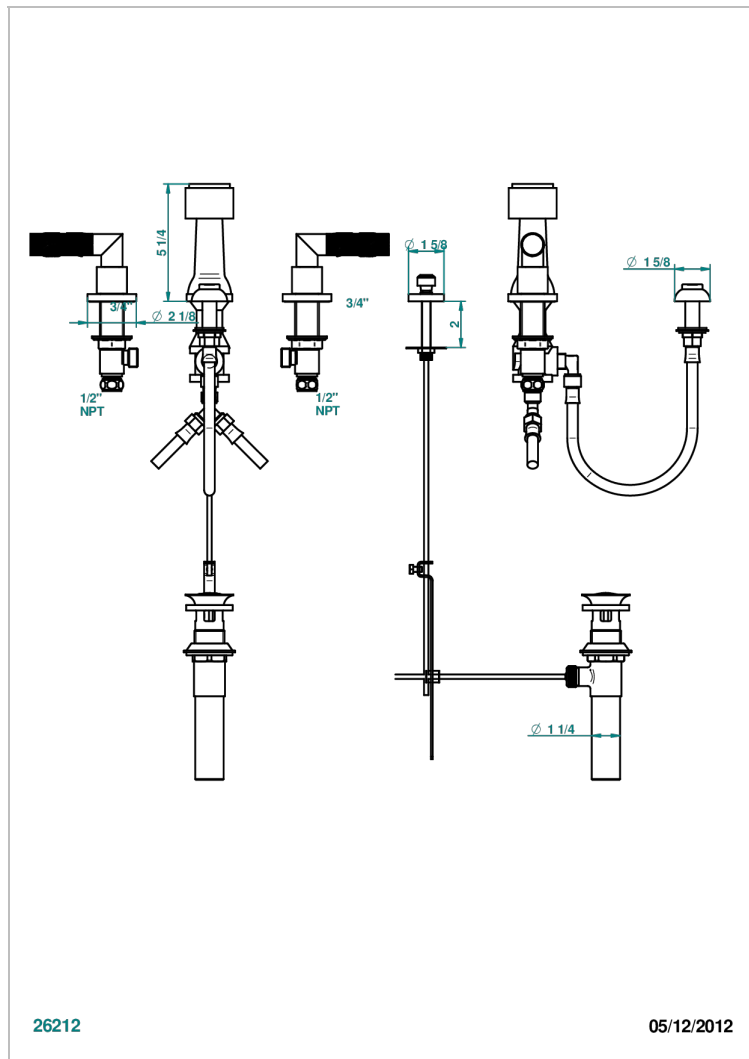

# BAMBOU CLEAR CRYSTAL

A35-207KA

THG<sup>®</sup>  
PARIS

Deck mounted 3-hole bidet with vertical spray, vacuum breaker and drain