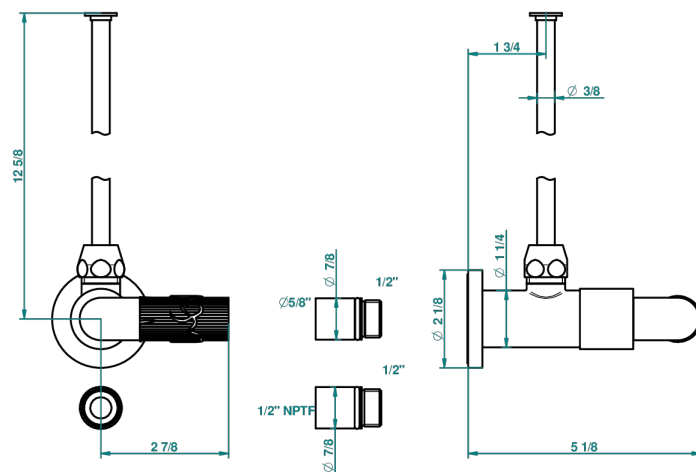

BAMBOU CLEAR CRYSTAL

A35-181/SWC

Angle supply valve with 3/8" adaptor set for toilet

THG[®]
PARIS

30955

03/10/2008

CHARACTERISTIC

- BamboU clear crystal
- Angle supply valve with 3/8" adaptor set for toilet