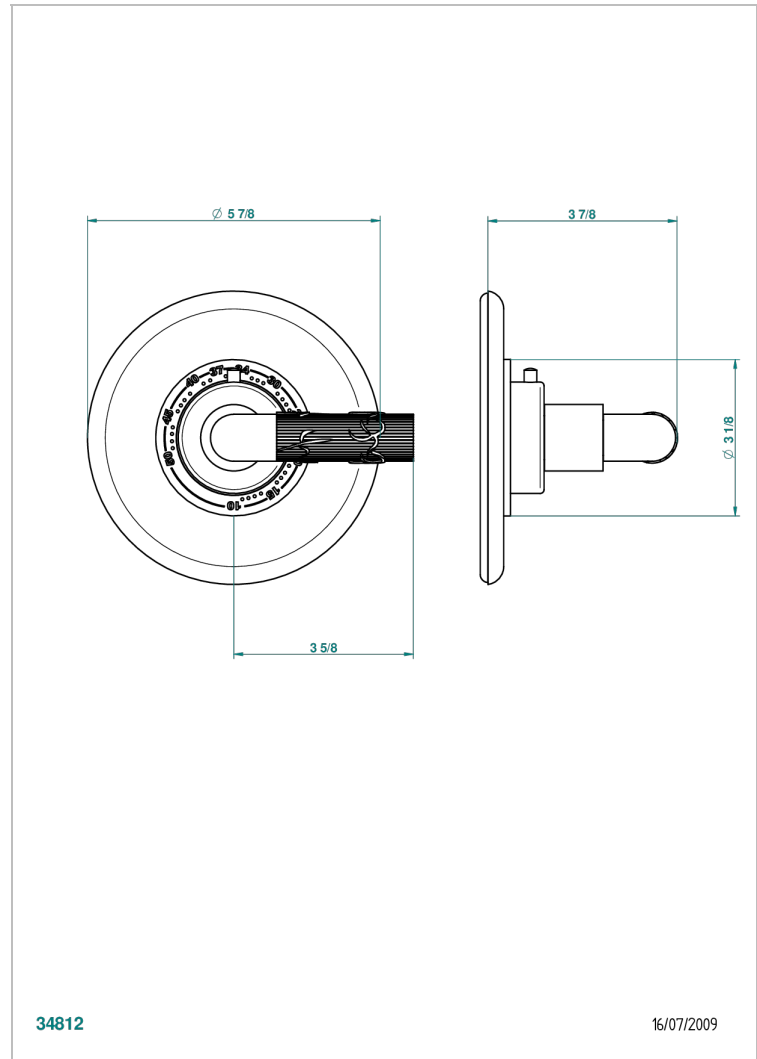

BAMBOU CLEAR CRYSTAL

A35-15EN16EM

Trim plate and handle for eurotherm valve 8200/us & 8300/us

THG[®]
PARIS

CHARACTERISTIC

- Bambou clear crystal
- Trim plate and handle for eurotherm valve 8200/us & 8300/us