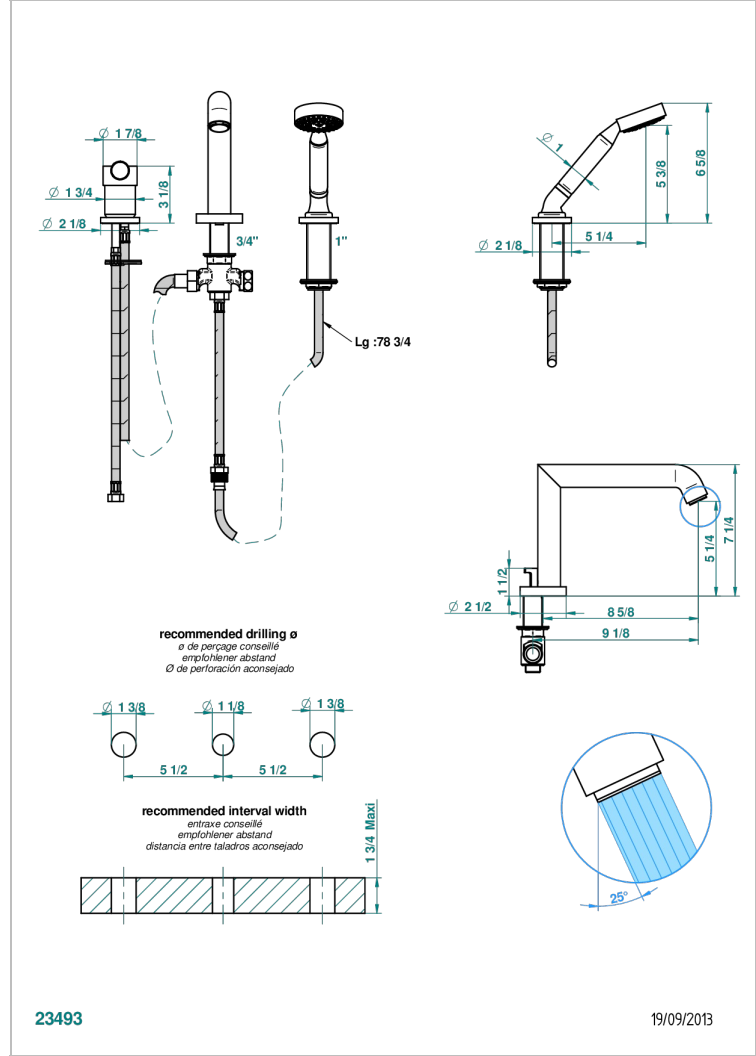

BAMBOU CLEAR CRYSTAL

A35-113BSGUS

THG[®]
PARIS

Deck mounted tub filler single control with diverter super goliath spout and handshower, 3/4" valves

CHARACTERISTIC

- BamboU clear crystal
- Deck mounted tub filler single control with diverter super goliath spout and handshower, 3/4" valves

TECHNICAL SPECS

- Recommandé : 3 bars (max. 5 bars) - Advised : 43,5 psi (max. 72 psi)
- Bec : 25 l/min à 3 bars - Douchette : 9,5 l/min à 3 bars
- Spout : 6.6 gpm at 43.5 psi - Handshower : 2.5 gpm at 43.5 psi