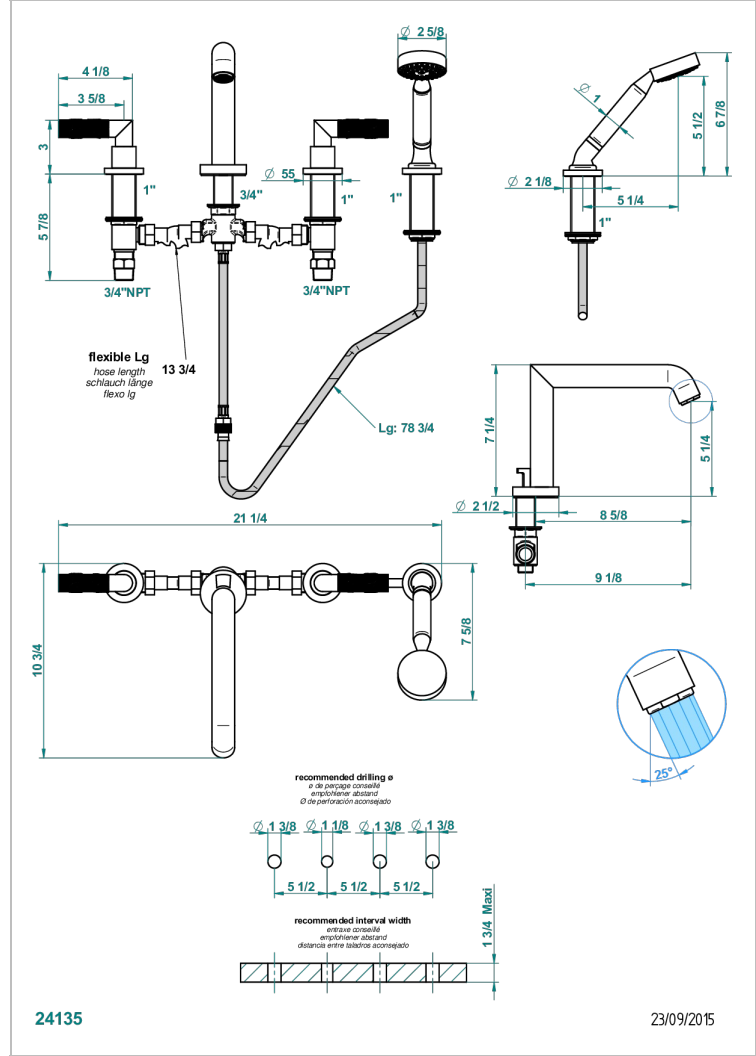

BAMBOU CLEAR CRYSTAL

A35-112BSGUS

Roman tub set with diverter spout and handshower, 3/4" valves

THG
PARIS

CHARACTERISTIC

- ASME : ASME A112.18.1-2011/CSA B125.1-11

TECHNICAL SPECS

- Recommandé : 3 bars (max. 5 bars) - Advised : 43,5 psi (max. 72 psi)
- Bec : 35 l/min à 3 bars - Douchette : 9,5 l/min à 3 bars
- Spout : 9.26 gpm at 43.5 psi - Handshower : 2.5 gpm at 43.5 psi

STANDARDS

AVAILABLE FINITIONS

Black nickel - D24
Blush PVD - H62
Brass color PVD - H49
Brown bronze color PVD - F33
Chrome polished - A02
Chrome polished / gold polished - G02

Copper antique matt, coated - H07
Gold color PVD - H52
Gold mat - F07
Gold polished - F01
Gold satiny - F03
Graphite PVD - H64