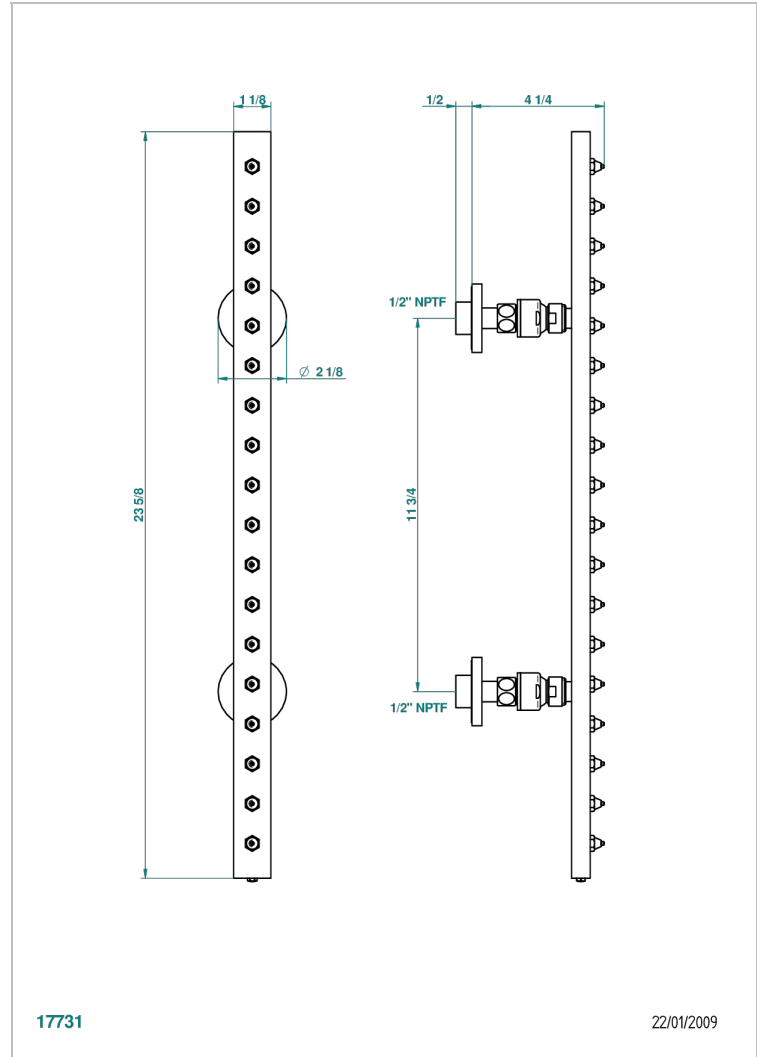

BAMBOU AMBER CRYSTAL

A34-900/US

Rain-bar, rectangular with 18 picots, 23 1/2" long - with easyclean system

THG[®]
PARIS

17731

22/01/2009

CHARACTERISTIC

- BamboU Amber crystal
- Rain-bar, rectangular with 18 picots, 23 1/2" long - with easyclean system

TECHNICAL SPECS

- Recommandé : 3 bars (max. 5 bars) - Advised : 43,5 psi (max. 72 psi)
- 8 l/min à 3 bars (2.12 gpm at 43.5 psi)

AVAILABLE FINITIONS

Black nickel - D24
Blush PVD - H62
Brass color PVD - H49
Brown bronze color PVD - F33
Chrome polished - A02
Chrome polished / gold polished - G02