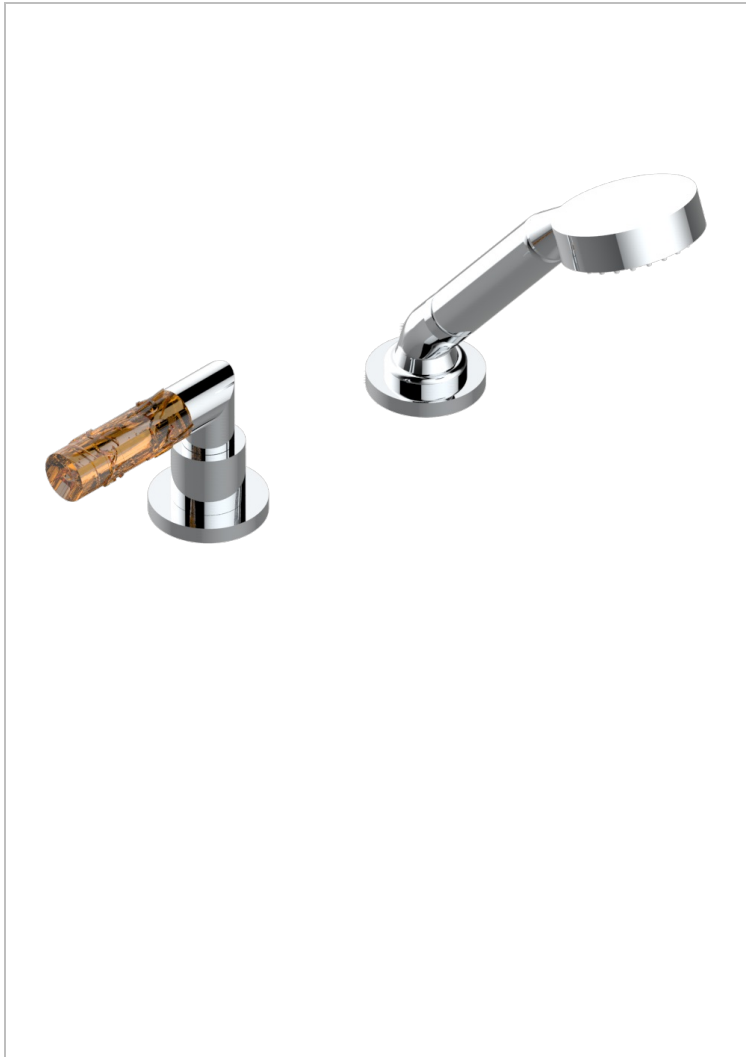

BAMBOU AMBER CRYSTAL

A34-6532/60A

Deck mounted mixer with handshower, progressive cartridge

CHARACTERISTIC

- BamboU Amber crystal
- Deck mounted mixer with handshower, progressive cartridge

TECHNICAL SPECS

- Recommandé : 3 bars (max. 5 bars) - Advised : 43,5 psi (max. 72 psi)
- 9,5 l/min à 3 bars (2.5 gpm at 43.5 psi)

AVAILABLE FINITIONS

Black nickel - D24
Blush PVD - H62
Brass color PVD - H49
Brown bronze color PVD - F33
Chrome polished - A02
Chrome polished / gold polished - G02

Copper antique matt, coated - H07
Gold color PVD - H52
Gold mat - F07
Gold polished - F01
Gold satiney - F03
Graphite PVD - H64

Light coated bronze - D01
Matt Umber PVD - H67
Matt blush PVD - H60
Matt brass color PVD - H50
Matt brown bronze color PVD - F34
Matt chrome (American satin) - C02

Matt gold color PVD - H53
Matt graphite PVD - H65
Matt nickel (American satin) - C01
Matt nickel color PVD - H56
Nickel antique / Sovereign - H28
Nickel color PVD - H55

Nickel polished - B01
Rose Gold - F27
Satin chrome - C03
Silver polished, antique - H03
Silver rhodium - F18
Soft gold - F30