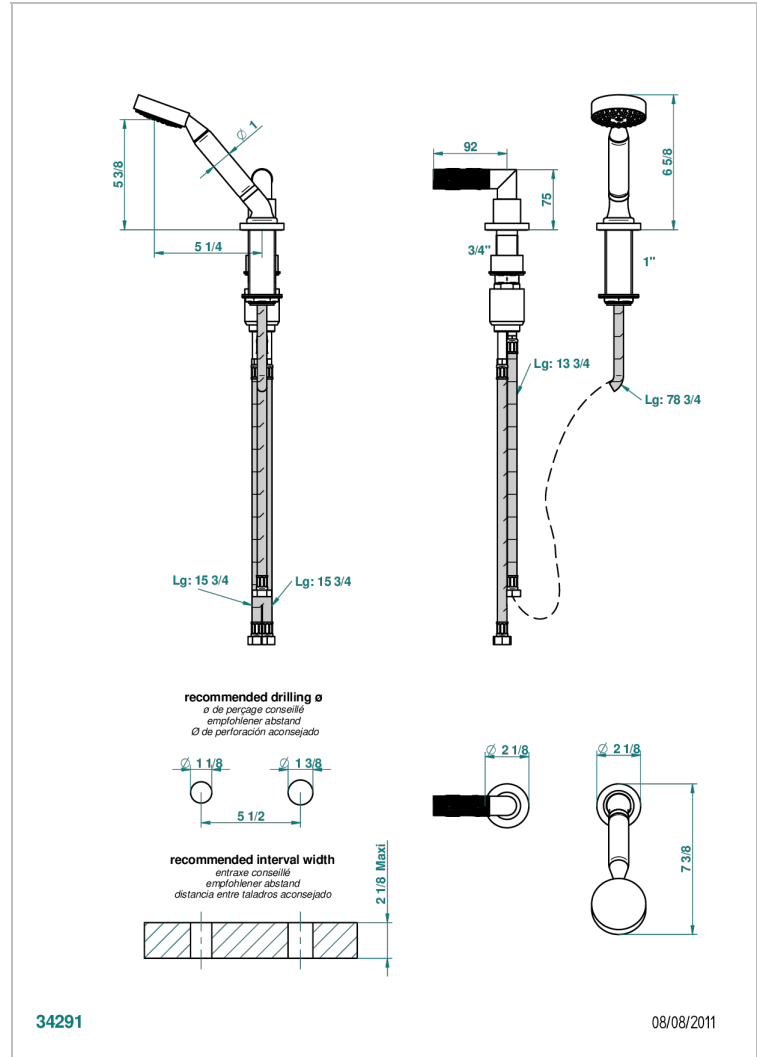

BAMBOU AMBER CRYSTAL

A34-6532/60A

Deck mounted mixer with handshower, progressive cartridge

CHARACTERISTIC

- BamboU Amber crystal
- Deck mounted mixer with handshower, progressive cartridge

TECHNICAL SPECS

- Recommandé : 3 bars (max. 5 bars) - Advised : 43,5 psi (max. 72 psi)
- 9,5 l/min à 3 bars (2.5 gpm at 43.5 psi)

AVAILABLE FINITIONS

Black nickel - D24
Blush PVD - H62
Brass color PVD - H49
Brown bronze color PVD - F33
Chrome polished - A02
Chrome polished / gold polished - G02

Matt gold color PVD - H53
Matt graphite PVD - H65
Matt nickel (American satin) - C01
Matt nickel color PVD - H56
Nickel antique / Sovereign - H28
Nickel color PVD - H55

Nickel polished - B01
Rose Gold - F27
Satin chrome - C03
Silver polished, antique - H03
Silver rhodium - F18
Soft gold - F30