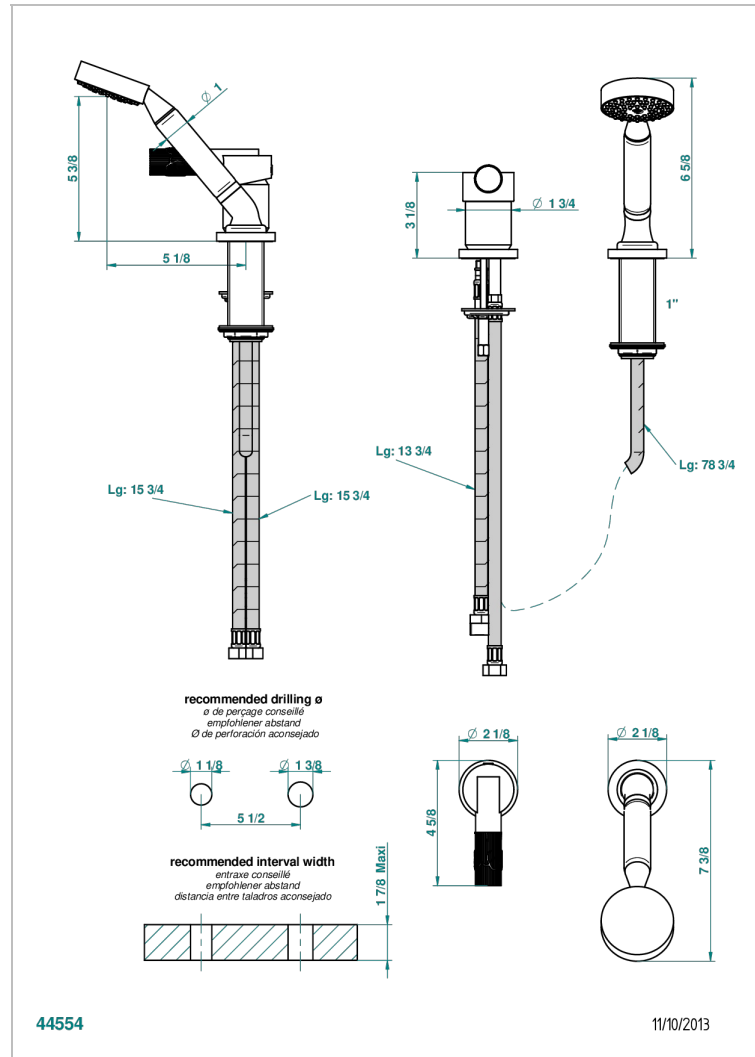

BAMBOU AMBER CRYSTAL

A34-6523/60AUS

Deck mounted mixer with handshower

CHARACTERISTIC

- BamboU Amber crystal
- Deck mounted mixer with handshower

TECHNICAL SPECS

- Recommandé : 3 bars (max. 5 bars) - Advised : 43,5 psi (max. 72 psi)
- 9,5 l/min à 3 bars (2.5 gpm at 43.5 psi)

Nickel antique / Sovereign - H28

Nickel color PVD - H55

Nickel polished - B01

Rose Gold - F27

Satin chrome - C03

Silver polished, antique - H03

Silver rhodium - F18

Soft gold - F30