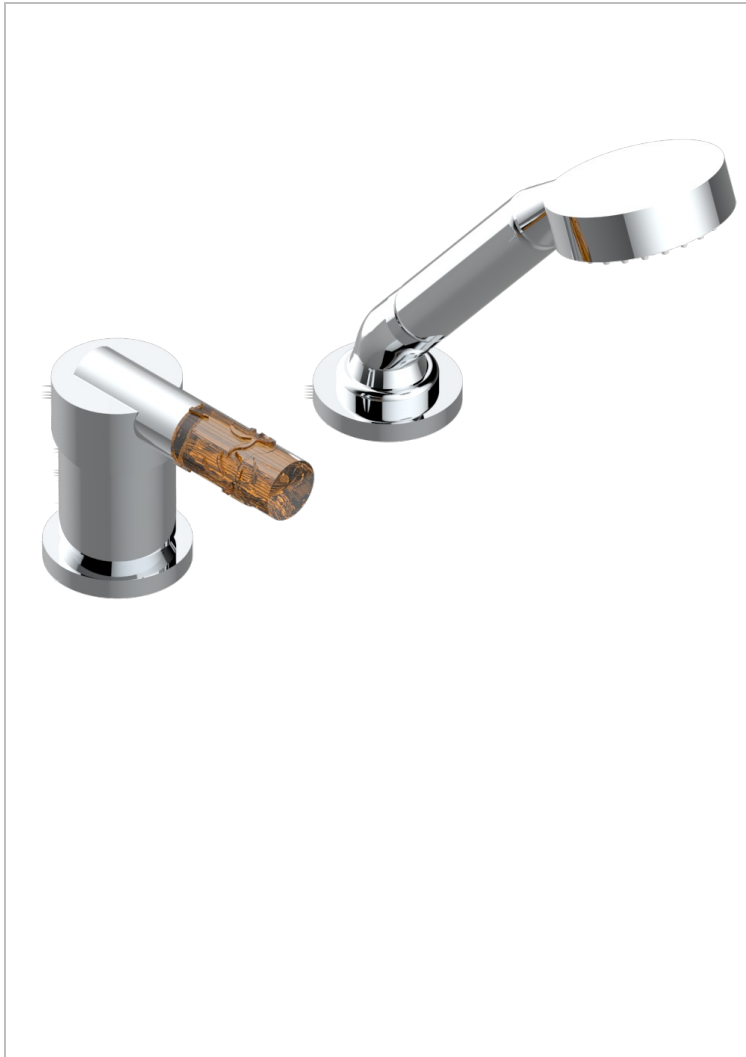

BAMBOU AMBER CRYSTAL

A34-6523/60AUS

Deck mounted mixer with handshower

CHARACTERISTIC

- BamboU Amber crystal
- Deck mounted mixer with handshower

TECHNICAL SPECS

- Recommandé : 3 bars (max. 5 bars) - Advised : 43,5 psi (max. 72 psi)
- 9,5 l/min à 3 bars (2.5 gpm at 43.5 psi)

AVAILABLE FINITIONS

Black nickel - D24

Blush PVD - H62

Brass color PVD - H49

Brown bronze color PVD - F33

Chrome polished - A02

Chrome polished / gold polished - G02

Copper antique matt, coated - H07

Nickel antique / Sovereign - H28

Nickel color PVD - H55

Nickel polished - B01

Rose Gold - F27

Satin chrome - C03

Silver polished, antique - H03

Silver rhodium - F18

Soft gold - F30