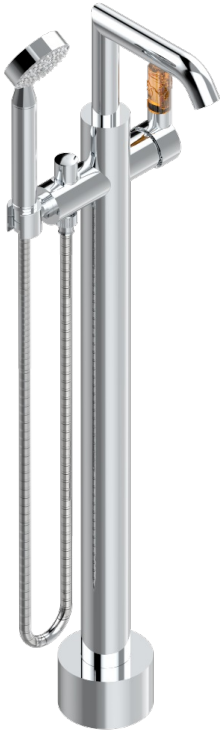

# BAMBOU AMBER CRYSTAL

A34-6508S

THG  
PARIS

Free-standing single lever bath mixer with handshower with Easyclean system

## CHARACTERISTIC

- BamboU Amber crystal
- Free-standing single lever bath mixer with handshower with Easyclean system

## TECHNICAL SPECS

- Recommandé : 3 bars (max. 5 bars) - Advised : 43,5 psi (max. 72 psi)
- Bec : 22 l/min à 3 bars - Douchette : 9,5 l/min à 3 bars
- Spout : 5.82 gpm at 43.5 psi - Handshower : 2.5 gpm at 43.5 psi

## AVAILABLE FINITIONS

Black nickel - D24  
Blush PVD - H62  
Brass color PVD - H49  
Brown bronze color PVD - F33  
Chrome polished - A02  
Chrome polished / gold polished - G02

Copper antique matt, coated - H07  
Gold color PVD - H52  
Gold mat - F07  
Gold polished - F01  
Gold satiney - F03  
Graphite PVD - H64