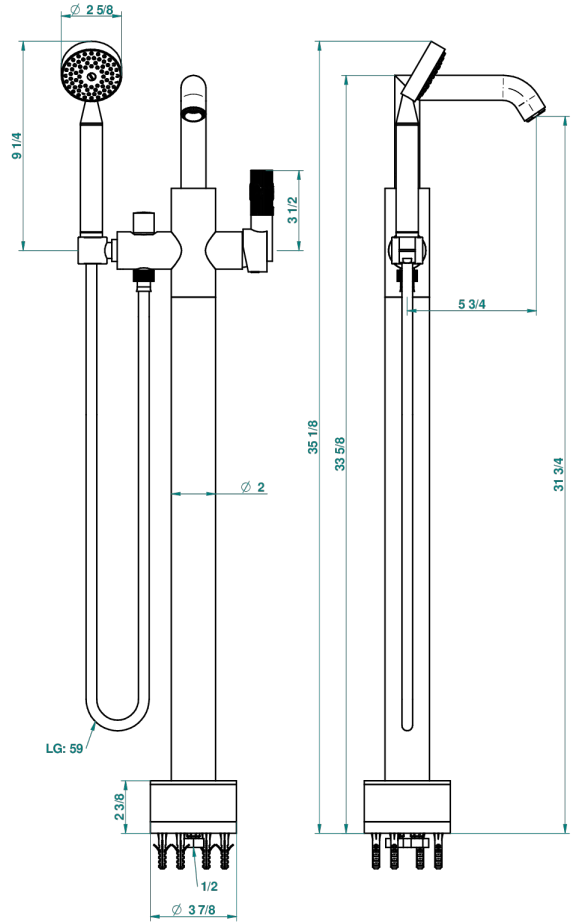

# BAMBOU AMBER CRYSTAL

A34-6508S

THG  
PARIS

Free-standing single lever bath mixer with handshower with Easyclean system

## CHARACTERISTIC

- BamboU Amber crystal
- Free-standing single lever bath mixer with handshower with Easyclean system

## TECHNICAL SPECS

- Recommandé : 3 bars (max. 5 bars) - Advised : 43,5 psi (max. 72 psi)
- Bec : 22 l/min à 3 bars - Douchette : 9,5 l/min à 3 bars
- Spout : 5.82 gpm at 43.5 psi - Handshower : 2.5 gpm at 43.5 psi