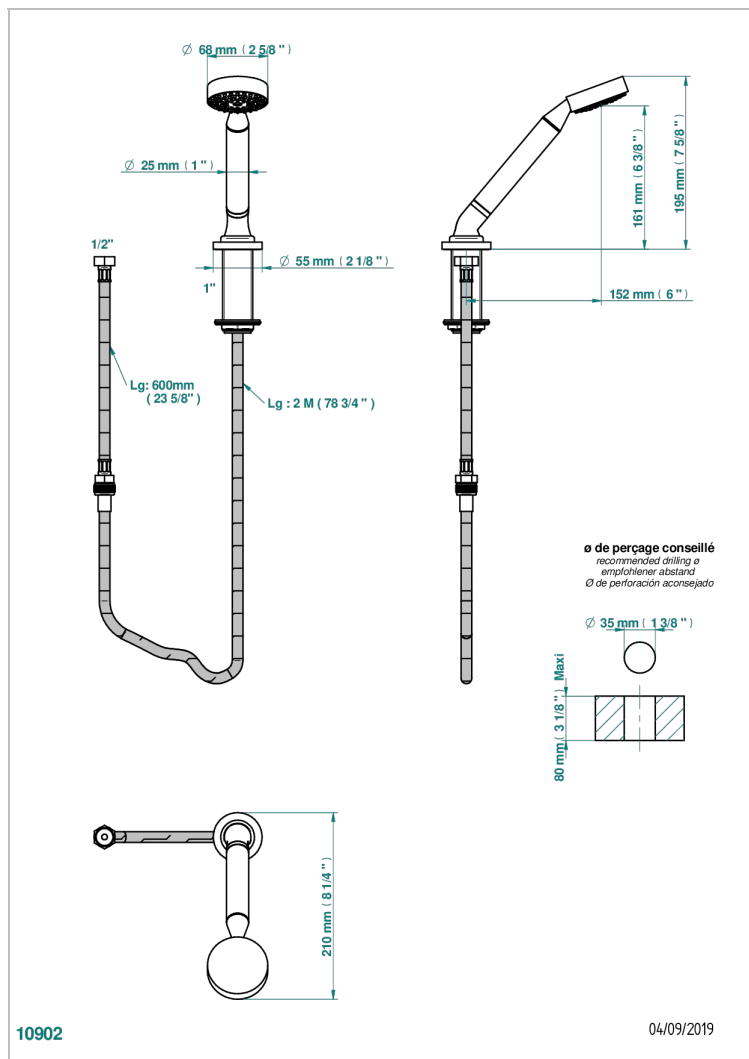

# BAMBOU AMBER CRYSTAL

A34-60A

Deck mounted hand shower, with hose

## CHARACTERISTIC

- BamboU Amber crystal
- Deck mounted hand shower, with hose

Nickel antique / Sovereign - H28

Nickel color PVD - H55

Nickel polished - B01

Rose Gold - F27

Satin chrome - C03

Silver polished, antique - H03

Silver rhodium - F18

Soft gold - F30