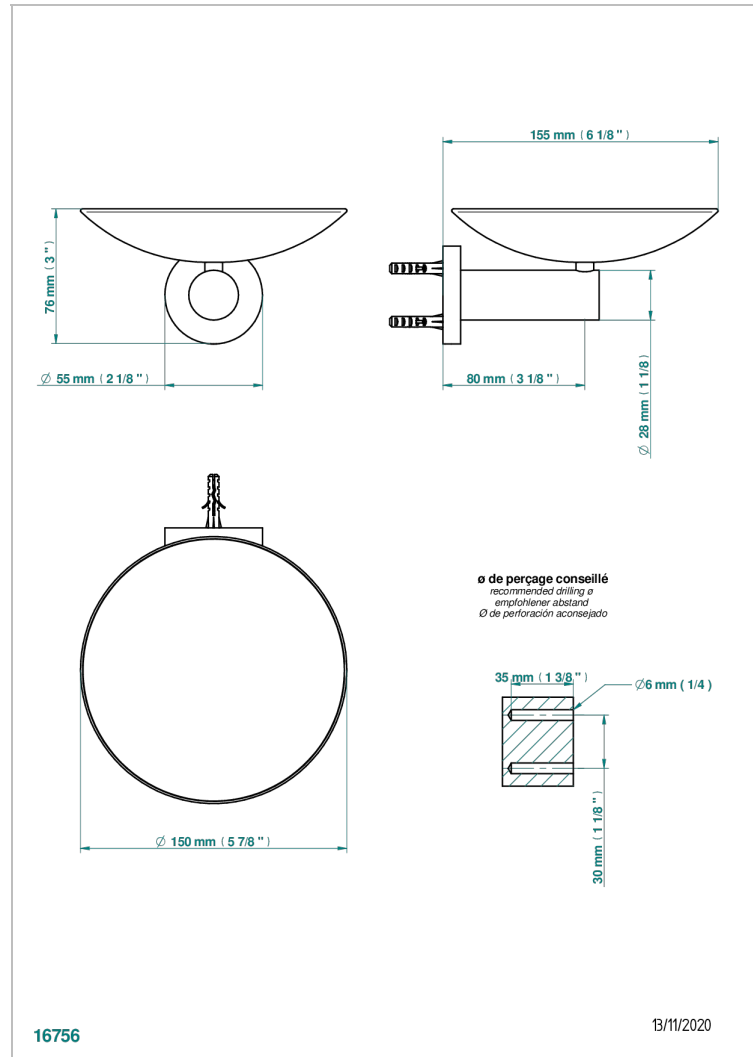

BAMBOU AMBER CRYSTAL

A34-546GM

Soap dish, wall mounted, 6" diameter

THG[®]
PARIS

CHARACTERISTIC

- BamboU Amber crystal
- Soap dish, wall mounted, 6" diameter

AVAILABLE FINITIONS

Black nickel - D24
Blush PVD - H62
Brass color PVD - H49
Brown bronze color PVD - F33
Chrome polished - A02
Chrome polished / gold polished - G02