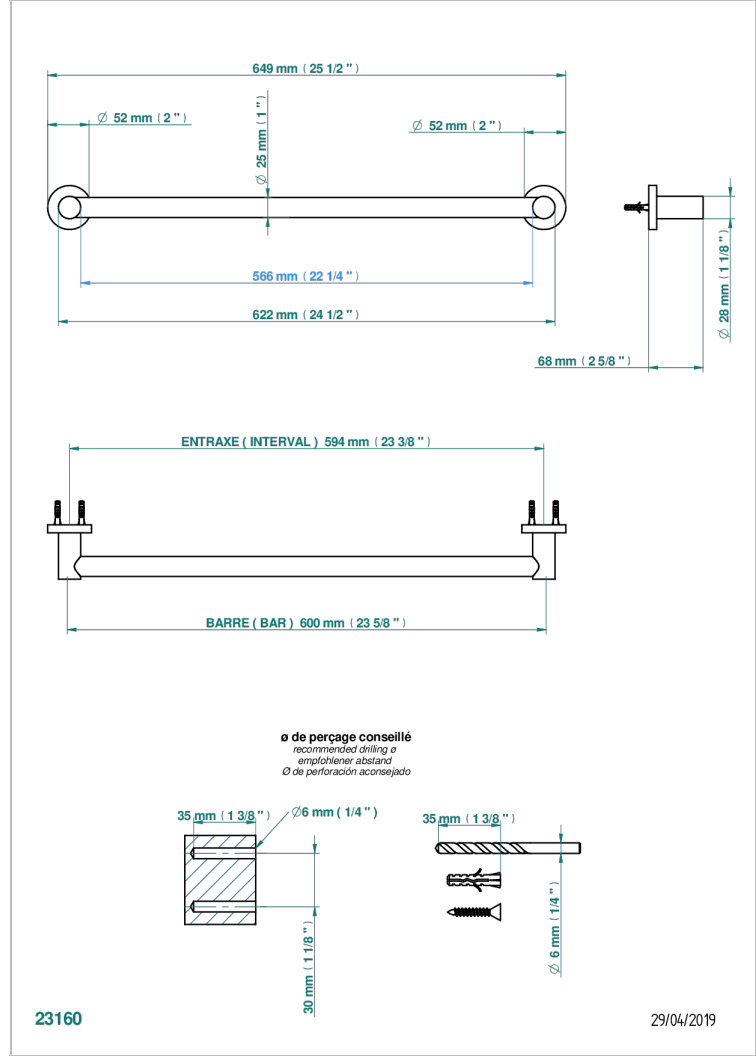

# BAMBOU AMBER CRYSTAL

A34-526/60

Towel bar, 24" long

## CHARACTERISTIC

- Bambou Amber crystal
- Towel bar, 24" long