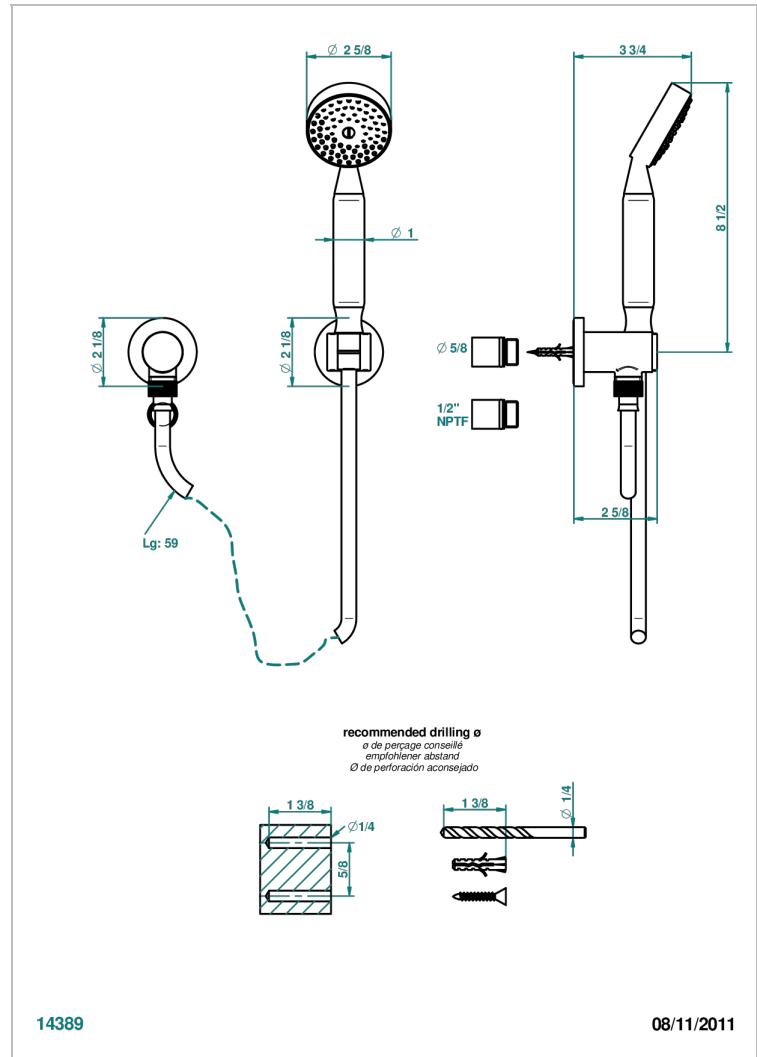

BAMBOU AMBER CRYSTAL

A34-52/US

Wall mounted handshower with separate fixed hook

THG[®]
PARIS

CHARACTERISTIC

- BamboU Amber crystal
- Wall mounted handshower with separate fixed hook

TECHNICAL SPECS

- Recommandé : 3 bars (max. 5 bars) - Advised : 43,5 psi (max. 72 psi)
- 9,5 l/min à 3 bars (2.5 gpm at 43.5 psi)

AVAILABLE FINITIONS

Black nickel - D24
Blush PVD - H62
Brass color PVD - H49
Brown bronze color PVD - F33
Chrome polished - A02
Chrome polished / gold polished - G02

Copper antique matt, coated - H07
Gold color PVD - H52
Gold mat - F07
Gold polished - F01
Gold satiney - F03
Graphite PVD - H64

Light coated bronze - D01
Matt Umber PVD - H67
Matt blush PVD - H60
Matt brass color PVD - H50
Matt brown bronze color PVD - F34
Matt chrome (American satin) - C02

Matt gold color PVD - H53
Matt graphite PVD - H65
Matt nickel (American satin) - C01
Matt nickel color PVD - H56
Nickel antique / Sovereign - H28
Nickel color PVD - H55

Nickel polished - B01
Rose Gold - F27
Satin chrome - C03
Silver polished, antique - H03
Silver rhodium - F18
Soft gold - F30