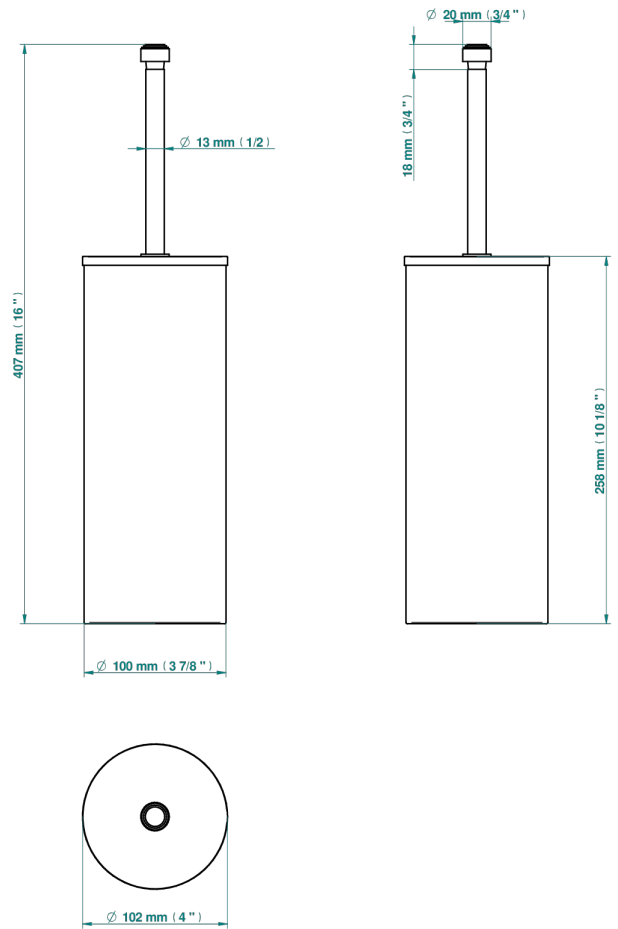

BAMBOU AMBER CRYSTAL

A34-4700C

Metal toilet brush holder with brush with cover floor mounted

18275

18/01/2021

CHARACTERISTIC

- BamboU Amber crystal
- Metal toilet brush holder with brush with cover floor mounted